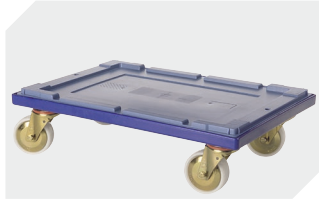

Multi-purpose containers MB, with short side pick opening

MB64224 | Data sheet

Pos. Dimensions, tolerances as specified in DIN 16901

Pos.	Dimensions, tolerances as specified in DIN 16901	
A	Outside length top	600 mm
B	Outside width top	400 mm
C	Height	223 mm
D	Base length outside	505 mm
E	Base width outside	335 mm
F	Width of view and pick opening	270 mm
G	Height of view and pick opening	117 mm

Product features	*Load capacity as specified in EN 13117
Proper weight	1.77 kg
*Load capacity	30 kg
Volume	38 Litres
ESD	No
Food safety	-
Material	PP
Stock item	-
Pcs/pack	1
Colour	dove blue
Ref. no.	6-11086

Dimensions, tolerances as specified in DIN 16901	
Outside length top	600 mm
Outside width top	400 mm
Height	223 mm
Pick opening W x H	270 x 117 mm

Other colours / special colours on request

Information & Service
www.bitto.com

BITO
 STORAGE
 SYSTEMS

Multi-purpose containers MB, with short side pick opening

MB64224 | Accessories

Drop-on lid
for multi-purpose containers MB
L 600 x W 400 mm
6-10886

Transport dolly
for multi-purpose containers sized
600 x 400 mm
L 620 x W 420 mm
6-15510