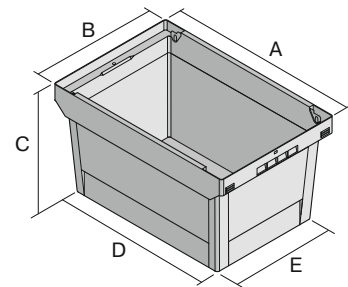

Multi-purpose containers MB, with short side pick opening

MB64224 | Data sheet

Pos. Dimensions, tolerances as specified in DIN 16901

Pos.	Dimensions, tolerances as specified in DIN 16901	
A	Outside length top	600 mm
B	Outside width top	400 mm
C	Height	223 mm
D	Base length outside	505 mm
E	Base width outside	335 mm
F	Width of view and pick opening	270 mm
G	Height of view and pick opening	117 mm

Product features	*Load capacity as specified in EN 13117
Proper weight	1.77 kg
*Load capacity	30 kg
Volume	38 Litres
ESD	No
Food safety	-
Material	PP
Stock item	-
Pcs/pack	1
Colour	dove blue
Ref. no.	6-11086

Dimensions, tolerances as specified in DIN 16901	
Outside length top	600 mm
Outside width top	400 mm
Height	223 mm
Pick opening W x H	270 x 117 mm

Other colours / special colours on request

Information & Service
www.bitto.com

BITO
 STORAGE
 SYSTEMS

Multi-purpose containers MB, with short side pick opening

MB64224 | Accessories

Drop-on lid
for multi-purpose containers MB
L 600 x W 400 mm
6-10886

Transport dolly
for multi-purpose containers sized
600 x 400 mm
L 620 x W 420 mm
6-15510