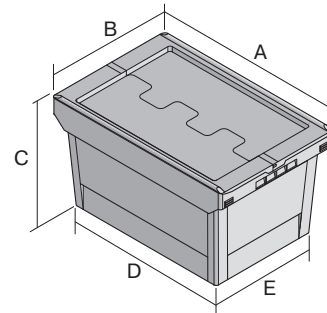

## MBD43221BS2 | Data sheet

Pos. Dimensions, tolerances as specified in DIN 16901

Pos.	Dimensions, tolerances as specified in DIN 16901	
A	Outside length top	410 mm
B	Outside width top	300 mm
C	Height	240 mm
D	Base length outside	318 mm
E	Base width outside	240 mm

Product features	*Load capacity as specified in EN 13117
Weight	1.67 kg
*Stacking load	300 kg
*Load capacity	20 kg
Volume	18 litres
ESD	No
Food safety	-
Material	PP
Stock item	✓
Pcs/pack	1
colour	dove blue
Ref. no.	6-18127

Other colours / special colours on request

Dimensions, tolerances as specified in DIN 16901	
Outside length top	410 mm
Outside width top	300 mm
Height	240 mm

Information & Service  
[www.bito.com](http://www.bito.com)

### **Transport dolly**

for multi-purpose containers sized  
800 x 400 mm and 800 x 600 mm  
L 720 x W 540 mm

**6-19439**