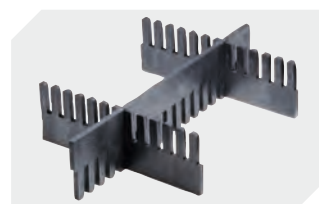

Transport dolly
polypropylene wheels
L 620 x W 420 mm
43-1491

Slot-in divider strips
Material thickness 5 mm
L 1150 x H 180 mm
7-15509

Slot-in divider strips
Material thickness 5 mm
L 1150 x H 50 mm
43-18417

Slot-in divider strips
Material thickness 5 mm
L 1150 x H 80 mm
43-18418

Slot-in divider strips
Material thickness 10 mm
L 950 x H 55 mm
43-18419

Slot-in divider strips
Material thickness 10 mm
L 950 x H 120 mm
43-18420