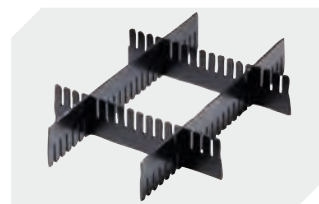

Information & Service
www.bito.com

BITO
 STORAGE
 SYSTEMS

Small parts containers KLT with double base

KLT64220D | Accessories

Locking systems BS
for small parts containers KLT
7-14434

Labels
W 210 x H 74 mm
43-14557

Transport dolly
polypropylene wheels
L 620 x W 420 mm
43-1491

Slot-in divider strips
Material thickness 5 mm
L 1150 x H 180 mm
7-15509

Slot-in divider strips
Material thickness 5 mm
L 1150 x H 50 mm
43-18417

Slot-in divider strips
Material thickness 5 mm
L 1150 x H 80 mm
43-18418

Slot-in divider strips
Material thickness 10 mm
L 950 x H 55 mm
43-18419

Slot-in divider strips
Material thickness 10 mm
L 950 x H 120 mm
43-18420