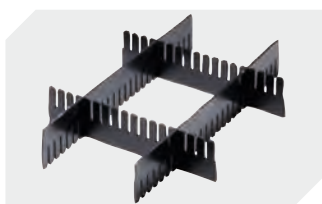

Information & Service
www.bito.com

BITO
 STORAGE
 SYSTEMS

Small parts containers KLT with double base

KLT64220D | Accessories

Locking systems BS
for small parts containers KLT
7-14434

Labels
W 210 x H 74 mm
43-14557

Transport dolly
polypropylene wheels
L 620 x W 420 mm
43-1491

Slot-in divider strips
Material thickness 5 mm
L 1150 x H 180 mm
7-15509

Slot-in divider strips
Material thickness 5 mm
L 1150 x H 50 mm
43-18417

Slot-in divider strips
Material thickness 5 mm
L 1150 x H 80 mm
43-18418

Slot-in divider strips
Material thickness 10 mm
L 950 x H 55 mm
43-18419

Slot-in divider strips
Material thickness 10 mm
L 950 x H 120 mm
43-18420