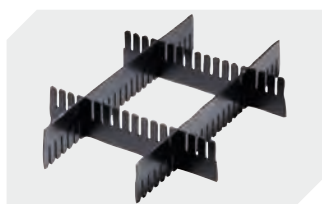

Information & Service
www.bito.com

BITO
 STORAGE
 SYSTEMS

Small parts containers KLT with double base

KLT64220D | Accessories

Locking systems BS
for small parts containers KLT
7-14434

Labels
W 210 x H 74 mm
43-14557

Transport dolly
polypropylene wheels
L 620 x W 420 mm
43-1491

Slot-in divider strips
Material thickness 5 mm
L 1150 x H 180 mm
7-15509

Slot-in divider strips
Material thickness 5 mm
L 1150 x H 50 mm
43-18417

Slot-in divider strips
Material thickness 5 mm
L 1150 x H 80 mm
43-18418

Slot-in divider strips
Material thickness 10 mm
L 950 x H 55 mm
43-18419

Slot-in divider strips
Material thickness 10 mm
L 950 x H 120 mm
43-18420