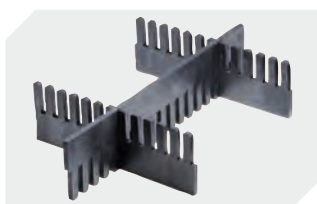

Transport dolly
polypropylene wheels
L 620 x W 420 mm
43-1491

Slot-in divider strips
Material thickness 5 mm
L 1150 x H 180 mm
7-15509

Slot-in divider strips
Material thickness 5 mm
L 1150 x H 50 mm
43-18417

Slot-in divider strips
Material thickness 5 mm
L 1150 x H 80 mm
43-18418

Slot-in divider strips
Material thickness 10 mm
L 950 x H 55 mm
43-18419

Slot-in divider strips
Material thickness 10 mm
L 950 x H 120 mm
43-18420