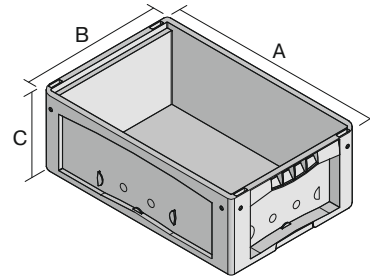

Small parts containers KLT with double base

KLT64220D | Data sheet

Pos. Dimensions, Tolerances as specified in DIN 16901

Pos.	Dimensions, Tolerances as specified in DIN 16901	
A	Outside length top	600 mm
B	Outside width top	400 mm
C	Height	220 mm

Features	*Load capacity as specified in EN 13117
Proper weight	3.37 kg
*Stacking load	500 kg
*Load capacity	75 kg
Volume	36 Litres
Warranty	5 year BITO QUALITY
ESD	ESD version upon request
Temperature range	-20°C to +60°C
Food safety	✓
Material	PP
Stock item	-
Pcs/pack	1
Colour	turquoise
Ref. no.	9-17517

Other colours / special colours on request

Dimensions, Tolerances as specified in DIN 16901	
Outside length top	600 mm
Outside width top	400 mm
Height	220 mm
Inside length top	541 mm
Inside width top	368 mm
Inside height	200 mm

Information & Service
www.bito.com

BITO
 STORAGE
 SYSTEMS

Small parts containers KLT with double base

KLT64220D | Accessories

Locking systems BS
for small parts containers KLT
7-14434

Labels
W 210 x H 74 mm
43-14557