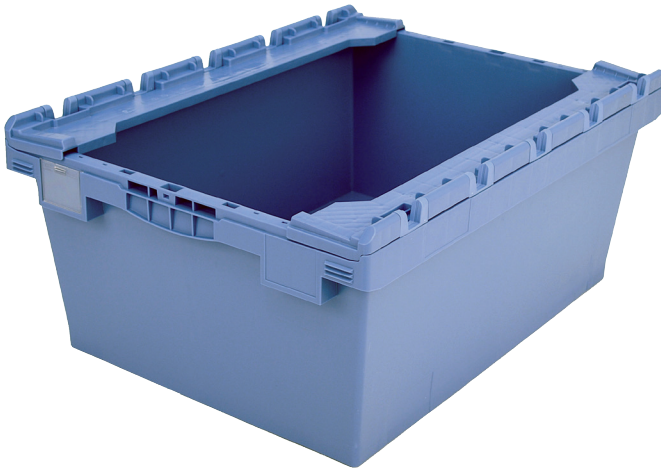

Multi-purpose containers MB with ribbed base, with hinged stacking seats

MBB86321R | Data sheet

Pos. Dimensions, tolerances as specified in DIN 16901

Pos.	Dimensions, tolerances as specified in DIN 16901	
A	Outside length top	800 mm
B	Outside width top	600 mm
C	Height	353 mm
D	Base length outside	690 mm
E	Base width outside	508 mm

Product features	*Load capacity as specified in EN 13117
Weight	5.90 kg
*Stacking load	200 kg
*Load capacity	75 kg
Volume	109 litres
Warranty	5 year BITO QUALITY
ESD	ESD version upon request
Temperature range	-20°C to +80°C
Food safety	✓
Material	PP
Stock item	✓
Pcs/pallet	26
Pcs/pack	1
colour	dove blue
Ref. no.	6-15253

Other colours / special colours on request

Dimensions, tolerances as specified in DIN 16901	
Outside length top	800 mm
Outside width top	600 mm
Height	353 mm
Inside length top	742 mm
Inside width top	560 mm
Inside length base	682 mm
Inside width base	500 mm
Height of stacking rim	50 mm

Information & Service
www.bitto.com

BITO
 STORAGE
 SYSTEMS

Multi-purpose containers MB with ribbed base, with hinged stacking seats

MBB86321R | Accessories

Label covers
for multi-purpose containers MB
W 60 x H 80.4 mm
6-15244