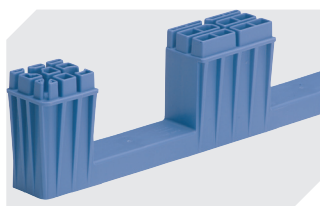

Information & Service
www.bitto.com

BITO
 STORAGE
 SYSTEMS

Multi-purpose containers MB with ribbed base, with hinged stacking seats

MBB86321R | Accessories

Label covers
for multi-purpose containers MB
W 60 x H 80.4 mm
6-15244

Connector clips
6-15625

Add-on fork entry shoes
for multi-purpose containers MB
L 800 x W 600 mm
6-19330

Transport dollies
for multi-purpose containers sized
800 x 400 mm and 800 x 600 mm
L 720 x W 540 mm
6-19439