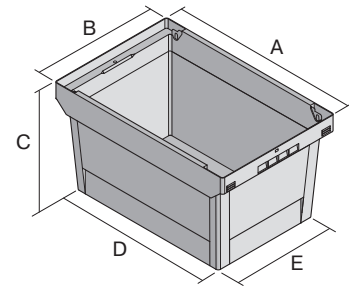

Multi-purpose containers MB with ribbed base, with hinged stacking seats

MBB86321R | Data sheet

Pos. Dimensions, tolerances as specified in DIN 16901

Pos.	Dimensions, tolerances as specified in DIN 16901	
A	Outside length top	800 mm
B	Outside width top	600 mm
C	Height	353 mm
D	Base length outside	690 mm
E	Base width outside	508 mm

Product features	*Load capacity as specified in EN 13117
Weight	5.90 kg
*Stacking load	200 kg
*Load capacity	75 kg
Volume	109 litres
Warranty	5 year BITO QUALITY
ESD	ESD version upon request
Temperature range	-20°C to +80°C
Food safety	✓
Material	PP
Stock item	✓
Pcs/pallet	26
Pcs/pack	1
colour	dove blue
Ref. no.	6-15253

Other colours / special colours on request

Dimensions, tolerances as specified in DIN 16901	
Outside length top	800 mm
Outside width top	600 mm
Height	353 mm
Inside length top	742 mm
Inside width top	560 mm
Inside length base	682 mm
Inside width base	500 mm
Height of stacking rim	50 mm

Printed message	
Pad printing area on short side (front)	250 x 100 mm
Pad printing area on short side (rear)	250 x 100 mm
Pad printing area on long side	250 x 100 mm
Screen printing area on short side	430 x 130 mm
Screen printing area on short side (rear)	430 x 130 mm
Screen printing area on long side	600 x 140 mm
Hot foil printing area on short side (front)	250 x 100 mm
Hot foil printing area on short side (rear)	250 x 100 mm
Hot foil printing area on long side	250 x 100 mm
Injection mold printing area on long side	245 x 90 mm