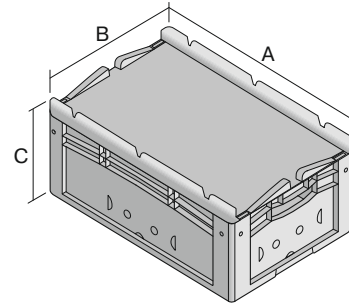

European size stacking containers XL, hinged on one side and closed with 2 snap-on fixtures on the other side

XL32221ASDV | Data sheet

Pos. Dimensions, Tolerances as specified in DIN 16901

Pos.	Dimensions, Tolerances as specified in DIN 16901	
A	Outside length top	300 mm
B	Outside width top	200 mm
C	Height	238 mm

Features	*Load capacity as specified in EN 13117
Proper weight	0.97 kg
*Load capacity	15 kg
Volume	8.3 Litres
Warranty	5 year BITO QUALITY
ESD	ESD version upon request
Temperature range	-20°C to +90°C
Food safety	✓
Material	PP
Stock item	✓
Pcs/pack	1
Colour	blue
Ref. no.	43-30413

Dimensions, Tolerances as specified in DIN 16901	
Outside length top	300 mm
Outside width top	200 mm
Height	238 mm
Inside length top	268 mm
Inside width top	168 mm
Inside height	217 mm

Other colours / special colours on request

Information & Service
www.bitto.com

BITO
STORAGE
SYSTEMS

European size stacking containers XL, hinged on one side and closed with 2 snap-on fixtures on the other side

XL32221ASDV | Accessories

Covers for palletised containers