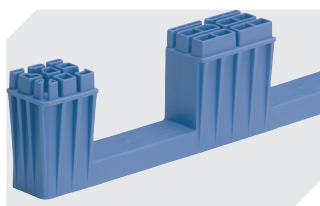

Information & Service
www.bitocom

BITO
 STORAGE
 SYSTEMS

Multi-purpose containers MB with double base

MB86321D | Accessories

Label covers
for multi-purpose containers MB
W 60 x H 80.4 mm
6-15244

Connector clips
6-15625

Add-on fork entry shoes
for multi-purpose containers MB
L 800 x W 600 mm
6-19330

Transport dolly
for multi-purpose containers sized
800 x 400 mm and 800 x 600 mm
L 720 x W 540 mm
6-19439

Document pockets
self-adhesive
2 sides open
L 145 x W 100 mm
46-21108

Drop-on lid
for multi-purpose containers MB
L 800 x W 600 mm
6-22546

Document pockets
self-adhesive
3 sides open
L 175 x W 105 mm
6-5031