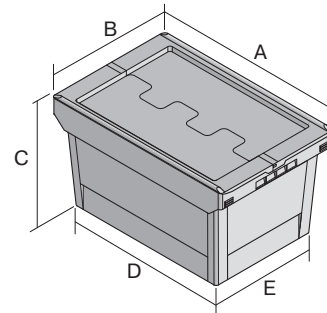

Multi-purpose containers MB, with locking system

MBD86421 BS1 | Data sheet

Pos. Dimensions, tolerances as specified in DIN 16901

Pos.	Dimensions, tolerances as specified in DIN 16901	
A	Outside length top	800 mm
B	Outside width top	600 mm
C	Height	453 mm
D	Base length outside	690 mm
E	Base width outside	508 mm

Product features	*Load capacity as specified in EN 13117
Weight	8.55 kg
*Stacking load	300 kg
*Load capacity	50 kg
Volume	158 litres
ESD	No
Food safety	-
Material	PP
Stock item	✓
Pcs/pack	1
colour	dove blue
Ref. no.	6-20291

Other colours / special colours on request

Dimensions, tolerances as specified in DIN 16901	
Outside length top	800 mm
Outside width top	600 mm
Height	453 mm

Information & Service
www.bito.com

Multi-purpose containers MB, with locking system

MBD86421 BS1 | Accessories

Label covers
for multi-purpose containers MB
W 60 x H 80.4 mm
6-15244

Transport dolly
for multi-purpose containers sized
800 x 400 mm and 800 x 600 mm
L 720 x W 540 mm
6-19439