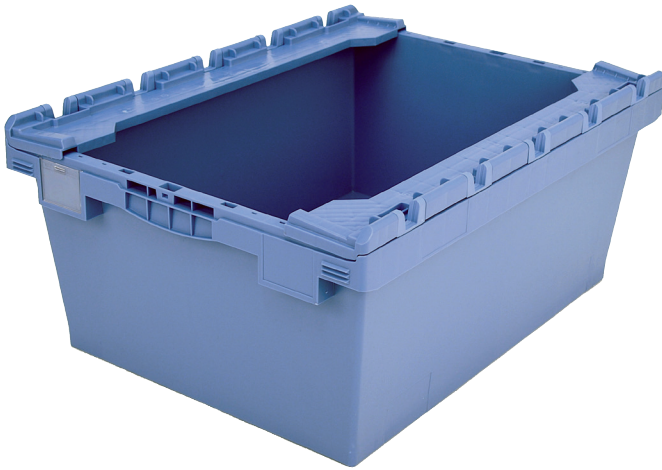

Multi-purpose containers MB with double base, with hinged stacking seats

MBB86321D | Data sheet

Pos. Dimensions, tolerances as specified in DIN 16901

Pos.	Dimensions, tolerances as specified in DIN 16901	
A	Outside length top	800 mm
B	Outside width top	600 mm
C	Height	353 mm
D	Base length outside	690 mm
E	Base width outside	508 mm

Product features	*Load capacity as specified in EN 13117
Weight	6.50 kg
*Stacking load	200 kg
*Load capacity	200 kg
Volume	109 litres
Warranty	5 year BITO QUALITY
ESD	No
Temperature range	-20°C to +60°C
Food safety	✓
Material	PP
Stock item	✓
Pcs/pallet	26
Pcs/pack	1
colour	dove blue
Ref. no.	6-15254

Other colours / special colours on request

Dimensions, tolerances as specified in DIN 16901	
Outside length top	800 mm
Outside width top	600 mm
Height	353 mm
Inside length top	742 mm
Inside width top	560 mm
Inside length base	682 mm
Inside width base	500 mm
Inside height	289 mm
Height of stacking rim	50 mm

Information & Service
www.bito.com

BITO
 STORAGE
 SYSTEMS

Multi-purpose containers MB with double base, with hinged stacking seats

MBB86321D | Accessories

Label covers
for multi-purpose containers MB
W 60 x H 80.4 mm
6-15244