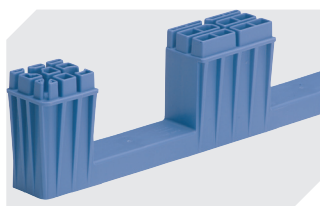

Information & Service
www.bito.com

BITO
 STORAGE
 SYSTEMS

Multi-purpose containers MB with double base, with hinged stacking seats

MBB86321D | Accessories

Label covers
for multi-purpose containers MB
W 60 x H 80.4 mm
6-15244

Connector clips
6-15625

Add-on fork entry shoes
for multi-purpose containers MB
L 800 x W 600 mm
6-19330

Transport dollies
for multi-purpose containers sized
800 x 400 mm and 800 x 600 mm
L 720 x W 540 mm
6-19439