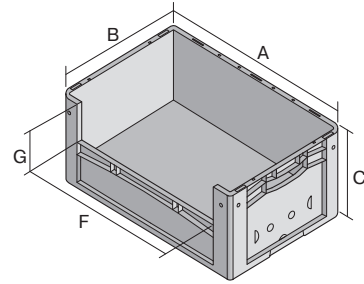

European size stacking containers XL, with long side pick opening

XL86526 | Data sheet

Pos. Dimensions, tolerances as specified in DIN 16901

Pos.	Dimensions, tolerances as specified in DIN 16901	
A	Outside length top	800 mm
B	Outside width top	600 mm
C	Height	520 mm
F	Width of view and pick opening	459 mm
G	Height of view and pick opening	253 mm

Product features	*Load capacity as specified in EN 13117	Dimensions, tolerances as specified in DIN 16901	
Weight	7.88 kg	Outside length top	800 mm
*Stacking load	800 kg	Outside width top	600 mm
*Load capacity	60 kg	Height	520 mm
Volume	213 litres	Inside length top	762 mm
Warranty	5 year BITO QUALITY	Inside width top	562 mm
ESD	ESD version upon request	Inside height	515 mm
Temperature range	-20°C to +80°C	Pick opening W x H	459 x 253 mm
Food safety	Ja		
Material	PP		
Stock item	Ja		
Pcs/pack	1		
colour	blue		
Ref. no.	43-22576		

Other colours / special colours on request

Information & Service
www.bito.com

BITO
 LAGERTECHNIK

European size stacking containers XL, with long side pick opening **XL86526** | Accessories

Transport dollies
for containers sized 800 x 600 mm
L 800 x W 600 mm
43-1150

Drop-on lid
for European size stacking containers XL
L 800 x W 600 mm
43-14853

Insertable windows
for European size stacking containers XL
W 460 x H 248 mm
43-30266