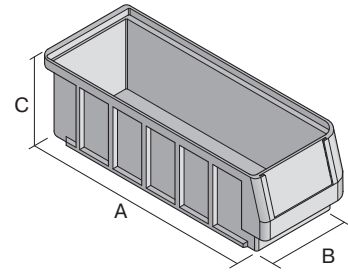

# Storage and handling bins RK RK3209 | Data sheet

Pos. Dimensions, tolerances as specified in DIN 16901

A	Outside length top	300 mm
B	Outside width top	234 mm
C	Height	90 mm

## Product features

Weight	0.39 kg
*Stacking load	15 kg
*Load capacity	5 kg
Volume	4.4 litres
Warranty	5 year BITO QUALITY
ESD	ESD version upon request
Temperature range	-20°C to +80°C
Food safety	✓
Material	PP
Stock item	-
Pcs/pack	8
colour	dove blue
Ref. no.	3-1434

## Dimensions, tolerances as specified in DIN 16901

Outside length top	300 mm
Outside width top	234 mm
Height	90 mm
Inside length top	256 mm
Inside width top	211 mm
Inside length base	254 mm
Inside width base	208 mm
Inside height	80 mm