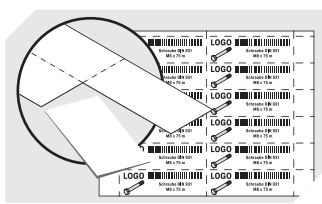

# Storage and handling bins RK RK3209 | Data sheet

Pos. Dimensions, tolerances as specified in DIN 16901

A	Outside length top	300 mm
B	Outside width top	234 mm
C	Height	90 mm

## Dimensions, tolerances as specified in DIN 16901

Outside length top	300 mm
Outside width top	234 mm
Height	90 mm
Inside length top	256 mm
Inside width top	211 mm
Inside length base	254 mm
Inside width base	208 mm
Inside height	80 mm

## RK3209 | Accessories

**Label covers**  
for storage and handling bins RK  
L 192 x W 40 mm  
**3-1067**

**Longitudinal dividers**  
for storage and handling bins RK  
**3-1077**

**Dust covers**  
for storage and handling bins RK  
L 263 x W 222 mm  
**3-1127**

**Carry/safety handle**  
for storage and handling bins RK  
**3-1515**

**Cross dividers**  
for storage and handling bins RK  
**3-1590**

**Label sheets**  
W 192 x H 39 mm  
**46-20771**