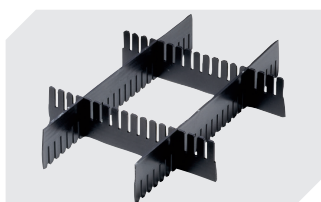

Information & Service
www.bitto.com

BITO
 STORAGE
 SYSTEMS

Small parts containers KLT with ribbed base

KLT64320R | Accessories

Locking systems BS
for small parts containers KLT
7-14434

Labels
W 210 x H 74 mm
43-14557

Transport dolly
polypropylene wheels
L 620 x W 420 mm
43-1491

Slot-in divider strips
Material thickness 5 mm
L 1150 x H 180 mm
7-15509

Slot-in divider strips
Material thickness 5 mm
L 1150 x H 50 mm
43-18417

Slot-in divider strips
Material thickness 5 mm
L 1150 x H 80 mm
43-18418

Slot-in divider strips
Material thickness 10 mm
L 950 x H 55 mm
43-18419

Slot-in divider strips
Material thickness 10 mm
L 950 x H 120 mm
43-18420