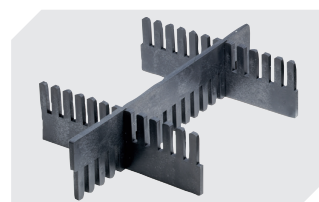

Information & Service
www.bitto.com

BITO
 STORAGE
 SYSTEMS

Small parts containers KLT with ribbed base

KLT64320R | Accessories

Locking systems BS
for small parts containers KLT
7-14434

Labels
W 210 x H 74 mm
43-14557

Transport dolly
polypropylene wheels
L 620 x W 420 mm
43-1491

Slot-in divider strips
Material thickness 5 mm
L 1150 x H 180 mm
7-15509

Slot-in divider strips
Material thickness 5 mm
L 1150 x H 50 mm
43-18417

Slot-in divider strips
Material thickness 5 mm
L 1150 x H 80 mm
43-18418

Slot-in divider strips
Material thickness 10 mm
L 950 x H 55 mm
43-18419

Slot-in divider strips
Material thickness 10 mm
L 950 x H 120 mm
43-18420