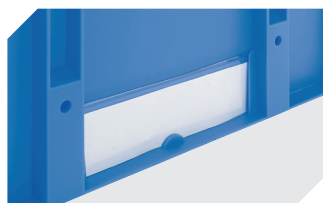

Label covers
for European size stacking containers
XL and small parts containers KLT
W 209 x H 67 mm
9-20053