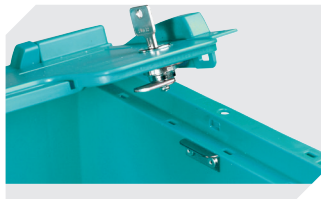

Information & Service
www.bitto.com

BITO
 STORAGE
 SYSTEMS

Small parts containers KLT with ribbed base

KLT64320R | Accessories

Locking systems BS
for small parts containers KLT
7-14434

Labels
W 210 x H 74 mm
43-14557