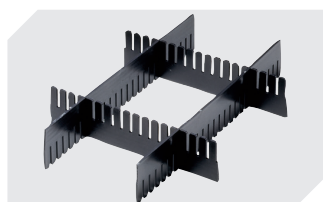

Information & Service
www.bitto.com

BITO
 STORAGE
 SYSTEMS

Small parts containers KLT with ribbed base

KLT64320R | Accessories

Locking systems BS
for small parts containers KLT
7-14434

Labels
W 210 x H 74 mm
43-14557

Transport dolly
polypropylene wheels
L 620 x W 420 mm
43-1491

Slot-in divider strips
Material thickness 5 mm
L 1150 x H 180 mm
7-15509

Slot-in divider strips
Material thickness 5 mm
L 1150 x H 50 mm
43-18417

Slot-in divider strips
Material thickness 5 mm
L 1150 x H 80 mm
43-18418

Slot-in divider strips
Material thickness 10 mm
L 950 x H 55 mm
43-18419

Slot-in divider strips
Material thickness 10 mm
L 950 x H 120 mm
43-18420