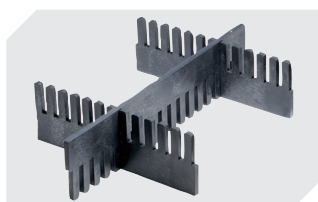

Information & Service
www.bitto.com

BITO
 STORAGE
 SYSTEMS

Small parts containers KLT with ribbed base

KLT64320R | Accessories

Locking systems BS
for small parts containers KLT
7-14434

Labels
W 210 x H 74 mm
43-14557

Transport dolly
polypropylene wheels
L 620 x W 420 mm
43-1491

Slot-in divider strips
Material thickness 5 mm
L 1150 x H 180 mm
7-15509

Slot-in divider strips
Material thickness 5 mm
L 1150 x H 50 mm
43-18417

Slot-in divider strips
Material thickness 5 mm
L 1150 x H 80 mm
43-18418

Slot-in divider strips
Material thickness 10 mm
L 950 x H 55 mm
43-18419

Slot-in divider strips
Material thickness 10 mm
L 950 x H 120 mm
43-18420