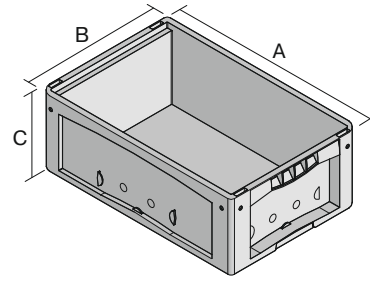

Small parts containers KLT, with hinged two-part lid

KLTD64220 | Data sheet

Pos. Dimensions, Tolerances as specified in DIN 16901

Pos.	Dimensions, Tolerances as specified in DIN 16901	
A	Outside length top	600 mm
B	Outside width top	400 mm
C	Height	238 mm

Features	*Load capacity as specified in EN 13117
Proper weight	3.20 kg
*Stacking load	500 kg
*Load capacity	40 kg
Volume	39 Litres
Warranty	5 year BITO QUALITY
ESD	ESD version upon request
Temperature range	-20°C to +90°C
Food safety	✓
Material	PP
Stock item	✓
Pcs/pack	1
Colour	turquoise
Ref. no.	9-16275

Other colours / special colours on request

Dimensions, Tolerances as specified in DIN 16901	
Outside length top	600 mm
Outside width top	400 mm
Height	238 mm
Inside length top	541 mm
Inside width top	368 mm
Inside height	216 mm

Transport dolly
polypropylene wheels
L 620 x W 420 mm
43-1491

Slot-in divider strips
Material thickness 5 mm
L 1150 x H 180 mm
7-15509

Security seals
for European size stacking containers
XL and small parts containers KLT
9-16271