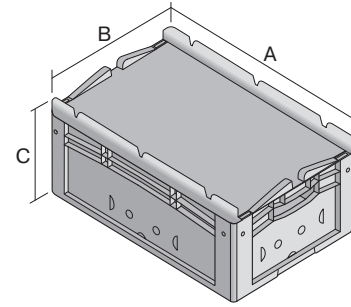

European size stacking containers XL, hinged on one side and closed with 2 snap locks on the other side

## XL64321ASDV | Data sheet

Pos. Dimensions, tolerances as specified in DIN 16901

Pos.	Dimensions, tolerances as specified in DIN 16901	
A	Outside length top	600 mm
B	Outside width top	400 mm
C	Height	338 mm

### Product features

Weight	3.50 kg
*Stacking load	300 kg
*Load capacity	20 kg
Volume	61 litres
Warranty	5 year BITO QUALITY
ESD	ESD version upon request
Temperature range	-20°C to +80°C
Food safety	✓
Material	PP
Stock item	✓
Pcs/pack	1
colour	red
Ref. no.	43-22265

### Dimensions, tolerances as specified in DIN 16901

Outside length top	600 mm
Outside width top	400 mm
Height	338 mm
Inside length top	568 mm
Inside width top	368 mm
Inside length base	559 mm
Inside width base	359 mm
Inside height	316 mm