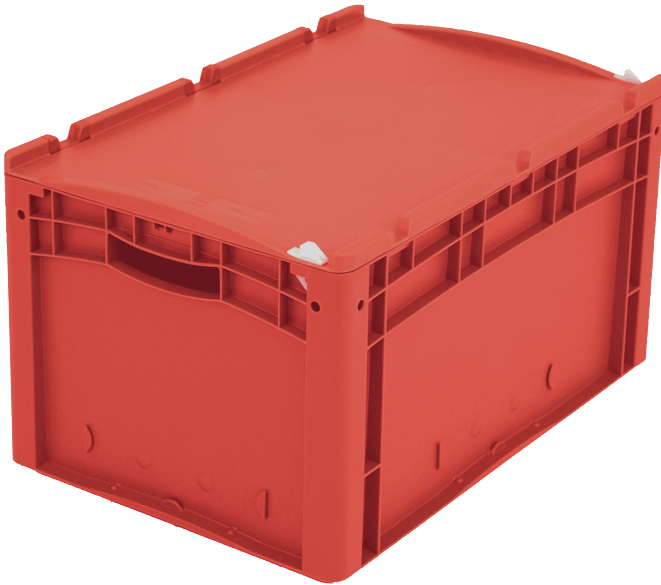

European size stacking containers XL, hinged on one side and closed with 2 snap locks on the other side

## XL64321ASDV | Data sheet

Pos. Dimensions, tolerances as specified in DIN 16901

Pos.	Dimensions, tolerances as specified in DIN 16901	
A	Outside length top	600 mm
B	Outside width top	400 mm
C	Height	338 mm

### Product features

Weight	3.50 kg
*Stacking load	300 kg
*Load capacity	20 kg
Volume	61 litres
Warranty	5 year BITO QUALITY
ESD	ESD version upon request
Temperature range	-20°C to +80°C
Food safety	✓
Material	PP
Stock item	✓
Pcs/pack	1
colour	red
Ref. no.	43-22265

### Transport dollies

rubber wheels

L 620 x W 420 mm

**43-21883**