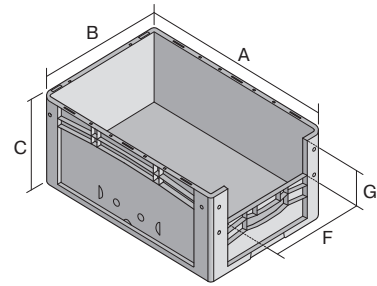

European size stacking containers XL, with short side pick opening

XL64274 | Data sheet

Pos. Dimensions, tolerances as specified in DIN 16901

Pos.	Dimensions, tolerances as specified in DIN 16901	
A	Outside length top	600 mm
B	Outside width top	400 mm
C	Height	270 mm
F	Width of view and pick opening	274 mm
G	Height of view and pick opening	131 mm

Product features	*Load capacity as specified in EN 13117
Weight	2.08 kg
*Stacking load	250 kg
*Load capacity	15 kg
Volume	51 litres
Warranty	5 year BITO QUALITY
ESD	ESD version upon request
Temperature range	-20°C to +90°C
Food safety	✓
Material	PP
Stock item	✓
Pcs/pack	1
colour	red
Ref. no.	43-14989

Other colours / special colours on request

Dimensions, tolerances as specified in DIN 16901	
Outside length top	600 mm
Outside width top	400 mm
Height	270 mm
Inside length top	568 mm
Inside width top	368 mm
Inside height	266 mm
Pick opening W x H	274 x 131 mm

Information & Service
www.bito.com

BITO
 LAGERTECHNIK

European size stacking containers XL, with short side pick opening **XL64274** | Accessories

Labels
suited for BITOBOX XL and KLT with a height of at least 170 mm
W 210 x H 74 mm
43-14557