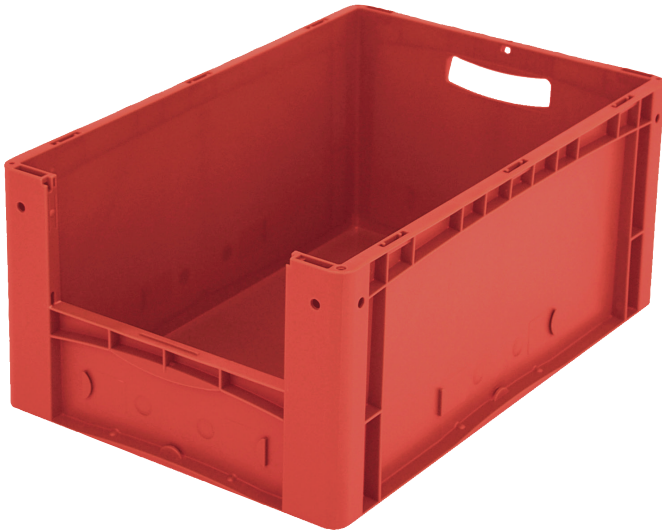

European size stacking containers XL, with short side pick opening

XL64274 | Data sheet

Pos. Dimensions, tolerances as specified in DIN 16901

Pos.	Dimensions, tolerances as specified in DIN 16901	
A	Outside length top	600 mm
B	Outside width top	400 mm
C	Height	270 mm
F	Width of view and pick opening	274 mm
G	Height of view and pick opening	131 mm

Product features	*Load capacity as specified in EN 13117
Weight	2.08 kg
*Stacking load	250 kg
*Load capacity	15 kg
Volume	51 litres
Warranty	5 year BITO QUALITY
ESD	ESD version upon request
Temperature range	-20°C to +90°C
Food safety	✓
Material	PP
Stock item	✓
Pcs/pack	1
colour	red
Ref. no.	43-14989

Other colours / special colours on request

Dimensions, tolerances as specified in DIN 16901	
Outside length top	600 mm
Outside width top	400 mm
Height	270 mm
Inside length top	568 mm
Inside width top	368 mm
Inside height	266 mm
Pick opening W x H	274 x 131 mm

Information & Service
www.bito.com

BITO
 LAGERTECHNIK

European size stacking containers XL, with short side pick opening **XL64274** | Accessories

Labels
suited for BITOBOX XL and KLT with a height of at least 170 mm
W 210 x H 74 mm
43-14557