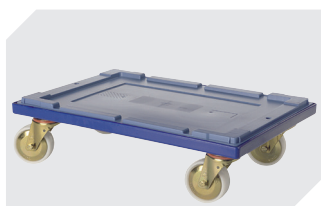

Product features	*Load capacity as specified in EN 13117
Weight	2.95 kg
*Load capacity	35 kg
Volume	74 litres
ESD	No
Food safety	-
Material	PP
Stock item	✓
Pcs/pack	1
colour	dove blue
Ref. no.	6-11084

Dimensions, tolerances as specified in DIN 16901	
Outside length top	600 mm
Outside width top	400 mm
Height	423 mm
Inside length top	540 mm
Inside width top	371 mm
Inside length base	498 mm
Inside width base	329 mm
Pick opening W x H	270 x 217 mm

Other colours / special colours on request

Information & Service
www.bito.com

BITO
 STORAGE
 SYSTEMS

Multi-purpose containers MB, with short side pick opening

MB64424 | Accessories

Transport dolly

for multi-purpose containers sized