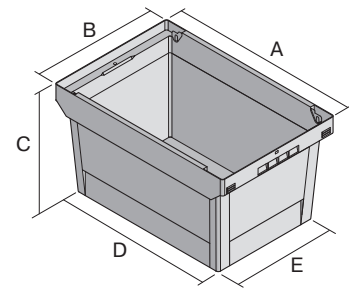

Multi-purpose containers MB, with short side pick opening

MB64424 | Data sheet

Pos. Dimensions, tolerances as specified in DIN 16901

Pos.	Dimensions, tolerances as specified in DIN 16901	
A	Outside length top	600 mm
B	Outside width top	400 mm
C	Height	423 mm
D	Base length outside	505 mm
E	Base width outside	335 mm
F	Width of view and pick opening	270 mm
G	Height of view and pick opening	217 mm

Product features	*Load capacity as specified in EN 13117
Weight	2.95 kg
*Load capacity	35 kg
Volume	74 litres
ESD	No
Food safety	-
Material	PP
Stock item	✓
Pcs/pack	1
colour	dove blue
Ref. no.	6-11084

Dimensions, tolerances as specified in DIN 16901	
Outside length top	600 mm
Outside width top	400 mm
Height	423 mm
Inside length top	540 mm
Inside width top	371 mm
Inside length base	498 mm
Inside width base	329 mm
Pick opening W x H	270 x 217 mm