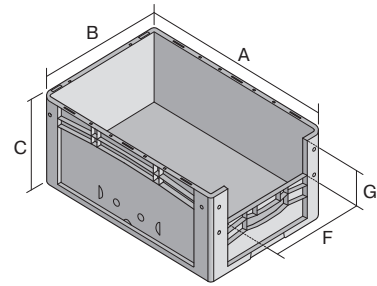

# European size stacking containers XL, with short side pick opening

## XL64224 | Data sheet

Pos. Dimensions, tolerances as specified in DIN 16901

Pos.	Dimensions, tolerances as specified in DIN 16901	
A	Outside length top	600 mm
B	Outside width top	400 mm
C	Height	220 mm
F	Width of view and pick opening	274 mm
G	Height of view and pick opening	106 mm

### Product features

Weight	1.80 kg
*Stacking load	250 kg
*Load capacity	15 kg
Volume	41 litres
Warranty	5 year BITO QUALITY
ESD	ESD version upon request
Temperature range	-20°C to +80°C
Food safety	✓
Material	PP
Stock item	-
Pcs/pack	1
colour	blue
Ref. no.	43-14988

### Dimensions, tolerances as specified in DIN 16901

Outside length top	600 mm
Outside width top	400 mm
Height	220 mm
Inside length top	568 mm
Inside width top	368 mm
Inside height	216 mm
Pick opening W x H	274 x 106 mm