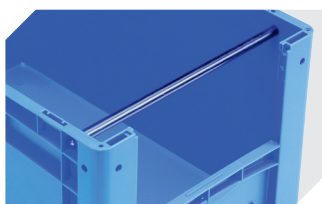

**Insertable windows**  
for European size stacking containers XL  
**43-18589**

**Label covers**  
for European size stacking containers XL  
and small parts containers KLT  
W 209 x H 67 mm  
**9-20053**

**Drop-on lids**  
for European size stacking containers XL  
L 600 x W 400 mm  
**43-20301**

**Grip closures**  
for European size stacking containers XL  
with a height of 170, 220 and 270 mm  
**43-31450**