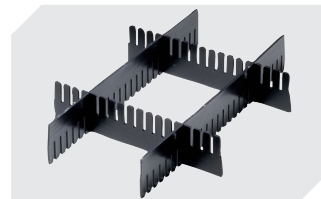

Information & Service
www.bito.com

BITO
 STORAGE
 SYSTEMS

Small parts containers KLT with double base, with hinged two-part lid

KLTD64270D | Accessories

Locking systems BS
for small parts containers KLT
7-14434

Labels
W 210 x H 74 mm
43-14557

Transport dolly
polypropylene wheels
L 620 x W 420 mm
43-1491

Slot-in divider strips
Material thickness 5 mm
L 1150 x H 180 mm
7-15509

Security seals
for European size stacking containers
XL and small parts containers KLT
9-16271

Slot-in divider strips
Material thickness 5 mm
L 1150 x H 50 mm
43-18417

Slot-in divider strips
Material thickness 5 mm
L 1150 x H 80 mm
43-18418

Slot-in divider strips
Material thickness 10 mm
L 950 x H 55 mm
43-18419