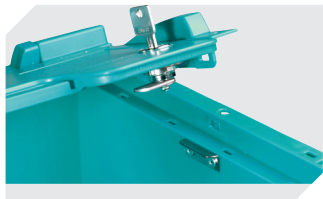

Information & Service
www.bito.com

BITO
 STORAGE
 SYSTEMS

Small parts containers KLT with double base, with hinged two-part lid

KLTD64270D | Accessories

Locking systems BS
for small parts containers KLT
7-14434