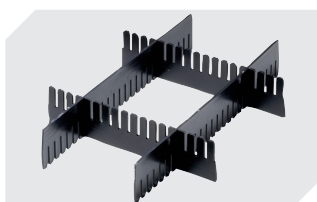

Labels
W 210 x H 74 mm
43-14557

Transport dolly
polypropylene wheels
L 620 x W 420 mm
43-1491

Slot-in divider strips
Material thickness 5 mm
L 1150 x H 180 mm
7-15509

Security seals
for European size stacking containers
XL and small parts containers KLT
9-16271

Slot-in divider strips
Material thickness 5 mm
L 1150 x H 50 mm
43-18417

Slot-in divider strips
Material thickness 5 mm
L 1150 x H 80 mm
43-18418

Slot-in divider strips
Material thickness 10 mm
L 950 x H 55 mm
43-18419