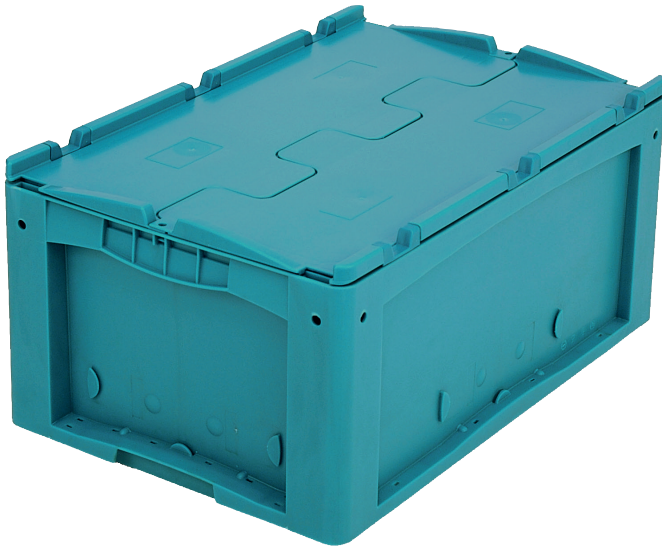

Small parts containers KLT with double base, with hinged two-part lid

KLTD64270D | Data sheet

Pos. Dimensions, Tolerances as specified in DIN 16901

Pos.	Dimensions, Tolerances as specified in DIN 16901	
A	Outside length top	600 mm
B	Outside width top	400 mm
C	Height	288 mm

Product features	*Load capacity as specified in EN 13117
Weight	4.08 kg
*Stacking load	500 kg
*Load capacity	75 kg
Volume	45 litres
Warranty	5 year BITO QUALITY
ESD	ESD version upon request
Temperature range	-20°C to +60°C
Food safety	✓
Material	PP
Stock item	✓
Pcs/pack	1
colour	turquoise
Ref. no.	9-17511

Information & Service
www.bito.com

BITO
 STORAGE
 SYSTEMS

Small parts containers KLT with double base, with hinged two-part lid

KLTD64270D | Accessories

Locking systems BS
for small parts containers KLT
7-14434

Labels
W 210 x H 74 mm
43-14557

Transport dolly
polypropylene wheels
L 620 x W 420 mm
43-1491

Slot-in divider strips
Material thickness 5 mm
L 1150 x H 180 mm
7-15509

Security seals
for European size stacking containers
XL and small parts containers KLT
9-16271