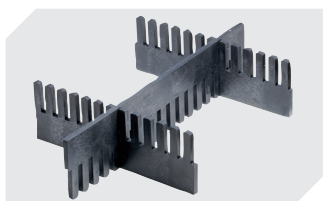

Information & Service
www.bito.com

BITO
 STORAGE
 SYSTEMS

Small parts containers KLT with double base, with hinged two-part lid

KLTD64270D | Accessories

Locking systems BS
for small parts containers KLT
7-14434

Labels
W 210 x H 74 mm
43-14557

Transport dolly
polypropylene wheels
L 620 x W 420 mm
43-1491

Slot-in divider strips
Material thickness 5 mm
L 1150 x H 180 mm
7-15509

Security seals
for European size stacking containers
XL and small parts containers KLT
9-16271

Slot-in divider strips
Material thickness 5 mm
L 1150 x H 50 mm
43-18417

Slot-in divider strips
Material thickness 5 mm
L 1150 x H 80 mm
43-18418

Slot-in divider strips
Material thickness 10 mm
L 950 x H 55 mm
43-18419