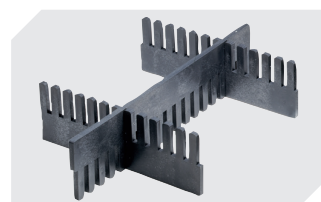

Information & Service
www.bito.com

BITO
 STORAGE
 SYSTEMS

Small parts containers KLT with double base, with hinged two-part lid

KLTD64270D | Accessories

Locking systems BS
for small parts containers KLT
7-14434

Labels
W 210 x H 74 mm
43-14557

Transport dolly
polypropylene wheels
L 620 x W 420 mm
43-1491

Slot-in divider strips
Material thickness 5 mm
L 1150 x H 180 mm
7-15509

Security seals
for European size stacking containers
XL and small parts containers KLT
9-16271

Slot-in divider strips
Material thickness 5 mm
L 1150 x H 50 mm
43-18417

Slot-in divider strips
Material thickness 5 mm
L 1150 x H 80 mm
43-18418

Slot-in divider strips
Material thickness 10 mm
L 950 x H 55 mm
43-18419