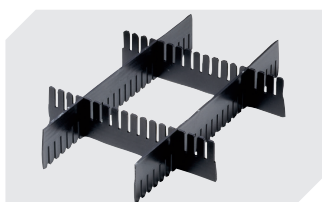

Information & Service
www.bito.com

BITO
 STORAGE
 SYSTEMS

Small parts containers KLT with double base, with hinged two-part lid

KLTD64270D | Accessories

Locking systems BS
for small parts containers KLT
7-14434

Labels
W 210 x H 74 mm
43-14557

Transport dolly
polypropylene wheels
L 620 x W 420 mm
43-1491

Slot-in divider strips
Material thickness 5 mm
L 1150 x H 180 mm
7-15509

Security seals
for European size stacking containers
XL and small parts containers KLT
9-16271

Slot-in divider strips
Material thickness 5 mm
L 1150 x H 50 mm
43-18417

Slot-in divider strips
Material thickness 5 mm
L 1150 x H 80 mm
43-18418

Slot-in divider strips
Material thickness 10 mm
L 950 x H 55 mm
43-18419