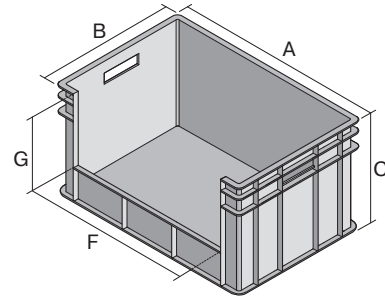

European size stacking containers BN, with long side pick opening

BN6446 | Data sheet

Pos. Dimensions, tolerances as specified in DIN 16901

Pos.	Dimensions, tolerances as specified in DIN 16901	
A	Outside length top	600 mm
B	Outside width top	400 mm
C	Height	415 mm
F	Width of view and pick opening	430 mm
G	Height of view and pick opening	230 mm

Product features	*Load capacity as specified in EN 13117
Weight	3.52 kg
*Stacking load	250 kg
*Load capacity	40 kg
Volume	82 litres
Warranty	5 year BITO QUALITY
ESD	ESD version upon request
Temperature range	-20°C to +80°C
Food safety	✓
Material	PP
Stock item	✓
Pcs/pack	1
colour	blue
Ref. no.	4-1618

Other colours / special colours on request

Dimensions, tolerances as specified in DIN 16901	
Outside length top	600 mm
Outside width top	400 mm
Height	415 mm
Inside length top	560 mm
Inside width top	360 mm
Inside height	411 mm
Pick opening W x H	430 x 230 mm

Information & Service
www.bito.com

BITO
 STORAGE
 SYSTEMS

European size stacking containers BN, with long side pick opening **BN6446** | Accessories

Label covers

for European size stacking containers BN
can be retro-fitted
W 110 x H 46 mm
4-9454