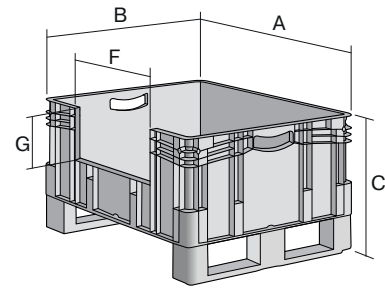

European size stacking containers XL, with long side pick opening and fork entry shoes

XL86426DKufe | Data sheet

Pos. Dimensions, tolerances as specified in DIN 16901

Pos.	Dimensions, tolerances as specified in DIN 16901	
A	Outside length top	800 mm
B	Outside width top	600 mm
C	Height	520 mm
F	Width of view and pick opening	459 mm
G	Height of view and pick opening	203 mm

Product features	*Load capacity as specified in EN 13117
Weight	9.01 kg
*Stacking load	800 kg
*Load capacity	200 kg
Volume	164 litres
ESD	No
Temperature range	-20°C to +80°C
Food safety	✓
Material	PP
Stock item	✓
Pcs/pack	1
colour	blue
Ref. no.	43-30253

Other colours / special colours on request

Dimensions, tolerances as specified in DIN 16901	
Outside length top	800 mm
Outside width top	600 mm
Height	520 mm
Inside length top	762 mm
Inside width top	562 mm
Inside height	401 mm
Pick opening W x H	459 x 203 mm

Information & Service
www.bito.com

BITO
 LAGERTECHNIK

European size stacking containers XL, with long side pick opening and fork entry shoes **XL86426DKufe** | Accessories

Drop-on lid
for European size stacking containers
XL
L 800 x W 600 mm
43-14853