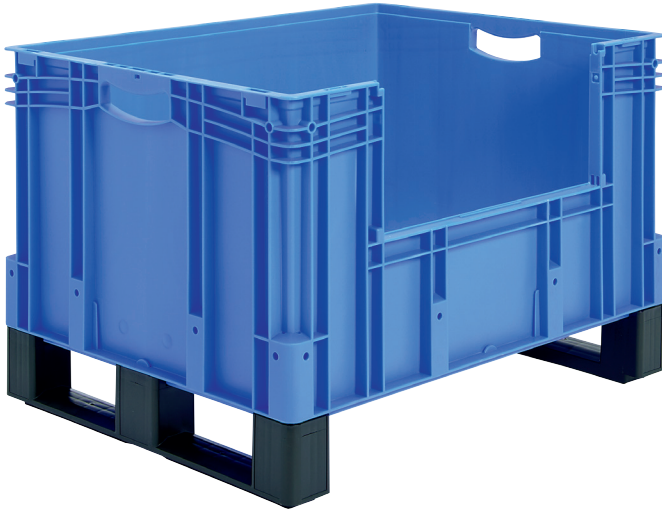

European size stacking containers XL, with long side pick opening and fork entry shoes

XL86426DKufe | Data sheet

Pos. Dimensions, tolerances as specified in DIN 16901

Pos.	Dimensions, tolerances as specified in DIN 16901	
A	Outside length top	800 mm
B	Outside width top	600 mm
C	Height	520 mm
F	Width of view and pick opening	459 mm
G	Height of view and pick opening	203 mm

Product features	*Load capacity as specified in EN 13117
Weight	9.01 kg
*Stacking load	800 kg
*Load capacity	200 kg
Volume	164 litres
ESD	No
Temperature range	-20°C to +80°C
Food safety	✓
Material	PP
Stock item	✓
Pcs/pack	1
colour	blue
Ref. no.	43-30253

Other colours / special colours on request

Dimensions, tolerances as specified in DIN 16901	
Outside length top	800 mm
Outside width top	600 mm
Height	520 mm
Inside length top	762 mm
Inside width top	562 mm
Inside height	401 mm
Pick opening W x H	459 x 203 mm

Information & Service
www.bito.com

BITO
 LAGERTECHNIK

European size stacking containers XL, with long side pick opening and fork entry shoes **XL86426DKufe** | Accessories

Drop-on lid
for European size stacking containers
XL
L 800 x W 600 mm
43-14853