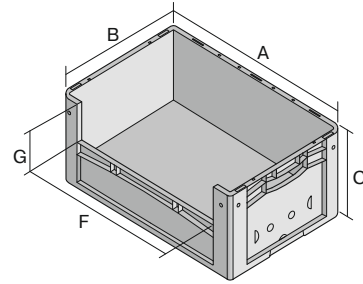

European size stacking containers XL, with long side pick opening

XL86526 | Data sheet

Pos. Dimensions, Tolerances as specified in DIN 16901

Pos.	Dimensions, Tolerances as specified in DIN 16901	
A	Outside length top	800 mm
B	Outside width top	600 mm
C	Height	520 mm
F	Width of view and pick opening	459 mm
G	Height of view and pick opening	253 mm

Features	*Load capacity as specified in EN 13117	Dimensions, Tolerances as specified in DIN 16901	
Proper weight	7.88 kg	Outside length top	800 mm
*Stacking load	800 kg	Outside width top	600 mm
*Load capacity	60 kg	Height	520 mm
Volume	213 Litres	Inside length top	762 mm
Warranty	5 year BITO QUALITY	Inside width top	562 mm
ESD	ESD version upon request	Inside height	515 mm
Temperature range	-20°C to +90°C	Pick opening W x H	459 x 253 mm
Food safety	Ja		
Material	PP		
Stock item	Ja		
Pcs/pack	1		
Colour	blue		
Ref. no.	43-22576		

Other colours / special colours on request

Information & Service
www.bito.com

BITO
 STORAGE
 SYSTEMS

European size stacking containers XL, with long side pick opening **XL86526** | Accessories

Transport dolly
for containers sized 800 x 600 mm
L 800 x W 600 mm
43-1150

Drop-on lid
for European size stacking containers XL
L 800 x W 600 mm
43-14853

Windows
for European size stacking containers XL
W 460 x H 248 mm
43-30266