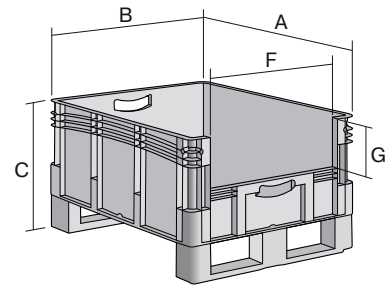

# European size stacking containers XL, with short side pick opening and fork entry shoes XL86524DKufe | Data sheet

Pos. Dimensions, tolerances as specified in DIN 16901

Pos.	Dimensions, tolerances as specified in DIN 16901	
A	Outside length top	800 mm
B	Outside width top	600 mm
C	Height	620 mm
F	Width of view and pick opening	459 mm
G	Height of view and pick opening	253 mm

Product features	*Load capacity as specified in EN 13117
Weight	10.34 kg
*Stacking load	800 kg
*Load capacity	200 kg
Volume	206 litres
ESD	No
Temperature range	-20°C to +80°C
Food safety	✓
Material	PP
Stock item	✓
Pcs/pack	1
colour	blue
Ref. no.	43-30251

Other colours / special colours on request

Dimensions, tolerances as specified in DIN 16901	
Outside length top	800 mm
Outside width top	600 mm
Height	620 mm
Inside length top	762 mm
Inside width top	562 mm
Inside height	501 mm
Pick opening W x H	459 x 253 mm

# European size stacking containers XL, with short side pick opening and fork entry shoes **XL86524DKufe** | Accessories

**Drop-on lid**  
for European size stacking containers  
XL  
L 800 x W 600 mm  
**43-14853**