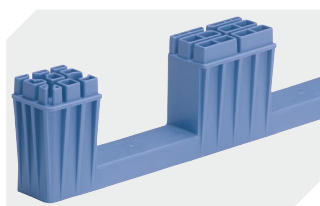

Information & Service
www.bitto.com

BITO
 STORAGE
 SYSTEMS

Multi-purpose containers MB with ribbed base, with hinged stacking seats

MBB86421R | Accessories

Label covers
for multi-purpose containers MB
W 60 x H 80.4 mm
6-15244

Connector clips
6-15625

Add-on fork entry shoes
for multi-purpose containers MB
L 800 x W 600 mm
6-19330

Transport dolly
for multi-purpose containers sized
800 x 400 mm and 800 x 600 mm
L 720 x W 540 mm
6-19439