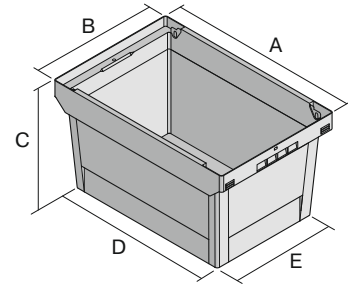

Multi-purpose containers MB with ribbed base, with hinged stacking seats

MBB86421R | Data sheet

Pos. Dimensions, tolerances as specified in DIN 16901

Pos.	Dimensions, tolerances as specified in DIN 16901	
A	Outside length top	800 mm
B	Outside width top	600 mm
C	Height	453 mm
D	Base length outside	690 mm
E	Base width outside	508 mm

Product features	*Load capacity as specified in EN 13117
Proper weight	7.10 kg
*Stacking load	200 kg
*Load capacity	75 kg
Volume	147 Litres
Warranty	5 year BITO QUALITY
ESD	ESD version upon request
Temperature range	-20°C to +90°C
Food safety	✓
Material	PP
Stock item	✓
Pcs/pallet	24
Pcs/pack	1
Colour	dove blue
Ref. no.	6-15262

Other colours / special colours on request

Dimensions, tolerances as specified in DIN 16901	
Outside length top	800 mm
Outside width top	600 mm
Height	453 mm
Inside length base	682 mm
Inside width base	500 mm
Height of stacking rim	70 mm

Printed message	
Pad printing area on short side (front)	250 x 100 mm
Pad printing area on short side (rear)	250 x 100 mm
Pad printing area on long side	250 x 100 mm
Screen printing area on short side	430 x 210 mm
Screen printing area on short side (rear)	430 x 210 mm
Screen printing area on long side	600 x 200 mm
Hot foil printing area on short side (front)	250 x 100 mm
Hot foil printing area on short side (rear)	250 x 100 mm
Hot foil printing area on long side	250 x 100 mm
Injection mold printing area on long side	225 x 95 mm