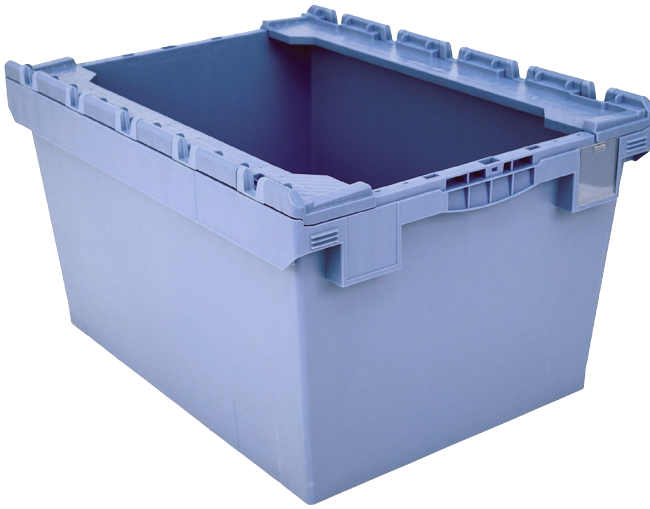

Multi-purpose containers MB with ribbed base, with hinged stacking seats

MBB86421R | Data sheet

Pos. Dimensions, tolerances as specified in DIN 16901

Pos.	Dimensions, tolerances as specified in DIN 16901	
A	Outside length top	800 mm
B	Outside width top	600 mm
C	Height	453 mm
D	Base length outside	690 mm
E	Base width outside	508 mm

Product features	*Load capacity as specified in EN 13117
Proper weight	7.10 kg
*Stacking load	200 kg
*Load capacity	75 kg
Volume	147 Litres
Warranty	5 year BITO QUALITY
ESD	ESD version upon request
Temperature range	-20°C to +90°C
Food safety	✓
Material	PP
Stock item	✓
Pcs/pallet	24
Pcs/pack	1
Colour	dove blue
Ref. no.	6-15262

Other colours / special colours on request

Dimensions, tolerances as specified in DIN 16901	
Outside length top	800 mm
Outside width top	600 mm
Height	453 mm
Inside length base	682 mm
Inside width base	500 mm
Height of stacking rim	70 mm

Information & Service
www.bitto.com

BITO
 STORAGE
 SYSTEMS

Multi-purpose containers MB with ribbed base, with hinged stacking seats

MBB86421R | Accessories

Label covers
for multi-purpose containers MB
W 60 x H 80.4 mm
6-15244