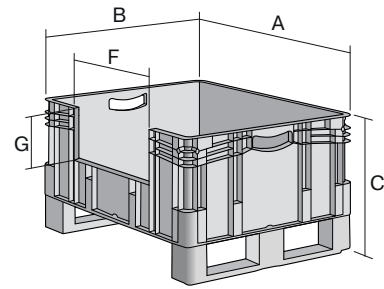

European size stacking containers XL, with long side pick opening and fork entry shoes

XL86326DKufe | Data sheet

Pos. Dimensions, tolerances as specified in DIN 16901

Pos.	Dimensions, tolerances as specified in DIN 16901	
A	Outside length top	800 mm
B	Outside width top	600 mm
C	Height	420 mm
F	Width of view and pick opening	459 mm
G	Height of view and pick opening	153 mm

Product features

Weight	8.27 kg
*Stacking load	800 kg
*Load capacity	200 kg
Volume	121 litres
ESD	No
Temperature range	-20°C to +80°C
Food safety	✓
Material	PP
Stock item	-
Pcs/pack	1
colour	blue
Ref. no.	43-30252

* Load capacity data according to EN 13117 refer to an ambient temperature of 23 °C.

Dimensions, tolerances as specified in DIN 16901

Outside length top	800 mm
Outside width top	600 mm
Height	420 mm
Inside length top	762 mm
Inside width top	562 mm
Inside height	301 mm
Pick opening W x H	459 x 153 mm

Information & Service
www.bito.com

BITO
LAGERTECHNIK

European size stacking containers XL, with long side pick opening and fork entry shoes **XL86326DKufe** | Accessories

Drop-on lid
for European size stacking containers
XL
L 800 x W 600 mm
43-14853