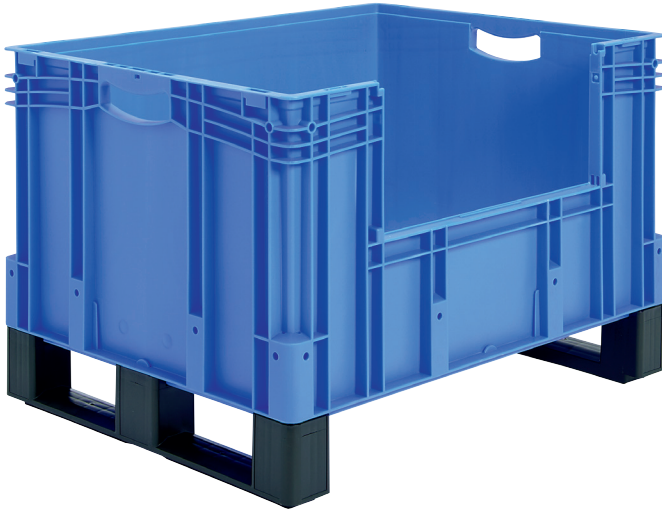

European size stacking containers XL, with long side pick opening and fork entry shoes

XL86326DKufe | Data sheet

Pos. Dimensions, tolerances as specified in DIN 16901

Pos.	Dimensions, tolerances as specified in DIN 16901	
A	Outside length top	800 mm
B	Outside width top	600 mm
C	Height	420 mm
F	Width of view and pick opening	459 mm
G	Height of view and pick opening	153 mm

Product features

Weight	8.27 kg
*Stacking load	800 kg
*Load capacity	200 kg
Volume	121 litres
ESD	No
Temperature range	-20°C to +80°C
Food safety	✓
Material	PP
Stock item	-
Pcs/pack	1
colour	blue
Ref. no.	43-30252

* Load capacity data according to EN 13117 refer to an ambient temperature of 23 °C.

Dimensions, tolerances as specified in DIN 16901

Outside length top	800 mm
Outside width top	600 mm
Height	420 mm
Inside length top	762 mm
Inside width top	562 mm
Inside height	301 mm
Pick opening W x H	459 x 153 mm

Information & Service
www.bito.com

BITO
LAGERTECHNIK

European size stacking containers XL, with long side pick opening and fork entry shoes **XL86326DKufe** | Accessories

Drop-on lid
for European size stacking containers
XL
L 800 x W 600 mm
43-14853