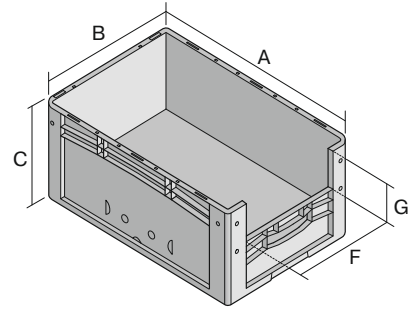

European size stacking containers XL, with short side pick opening

XL64224 | Data sheet

Pos.	Dimensions, Tolerances as specified in DIN 16901	
A	Outside length top	600 mm
B	Outside width top	400 mm
C	Height	220 mm
F	Width of view and pick opening	274 mm
G	Height of view and pick opening	106 mm

Features	*Load capacity as specified in EN 13117
Proper weight	1.80 kg
*Stacking load	250 kg
*Load capacity	15 kg
Volume	41 Litres
Warranty	5 year BITO QUALITY
ESD	ESD version upon request
Temperature range	-20°C to +90°C
Food safety	✓
Material	PP
Stock item	✓
Pcs/pack	1
Colour	blue
Ref. no.	43-14988

Dimensions, Tolerances as specified in DIN 16901	
Outside length top	600 mm
Outside width top	400 mm
Height	220 mm
Inside length top	568 mm
Inside width top	368 mm
Inside height	216 mm
Pick opening W x H	274 x 106 mm

Other colours / special colours on request

European size stacking containers XL, with short side pick opening **XL64224** | Accessories

Labels
W 210 x H 74 mm
43-14557

Windows
for European size stacking
containers XL
43-18589