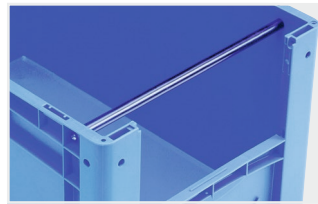

Handles
for European size stacking
containers XL
for European size stacking
containers BN
L 267 mm
43-9408