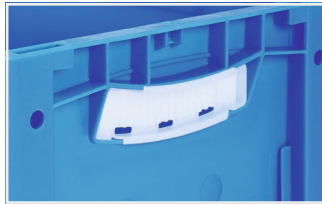

Other colours / special colours on request

European size stacking containers XL, with short side pick opening **XL64224** | Accessories

Labels
W 210 x H 74 mm
43-14557

Windows
for European size stacking
containers XL
43-18589

Label covers
for European size stacking
containers XL and small parts
containers KLT
W 209 x H 67 mm
9-20053

Drop-on lids
for European size stacking
containers XL
L 600 x W 400 mm
43-20301

Drop-on lids
for European size stacking
containers XL
L 600 x W 400 mm
43-20494