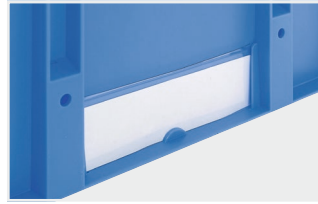

Other colours / special colours on request

European size stacking containers XL, with short side pick opening **XL64224** | Accessories

Labels
W 210 x H 74 mm
43-14557

Windows
for European size stacking
containers XL
43-18589

Label covers
for European size stacking
containers XL and small parts
containers KLT
W 209 x H 67 mm
9-20053

Drop-on lids
for European size stacking
containers XL
L 600 x W 400 mm
43-20301

Drop-on lids
for European size stacking
containers XL
L 600 x W 400 mm
43-20494