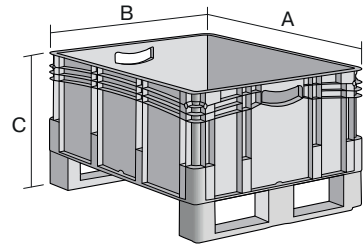

# European size stacking containers XL, with ready-mounted runners and closed sides XL86321DKUFE | Data sheet

Pos. Dimensions, tolerances as specified in DIN 16901

A	Outside length top	800 mm
B	Outside width top	600 mm
C	Height	420 mm

## Product features

Weight	8.63 kg
*Stacking load	800 kg
*Load capacity	200 kg
Volume	121 litres
Warranty	5 year BITO QUALITY
ESD	No
Temperature range	-20°C to +80°C
Food safety	✓
Material	PP
Stock item	✓
Pcs/pack	1
colour	blue
Ref. no.	43-20267

## Dimensions, tolerances as specified in DIN 16901

Outside length top	800 mm
Outside width top	600 mm
Height	420 mm
Inside length top	762 mm
Inside width top	562 mm
Inside height	301 mm