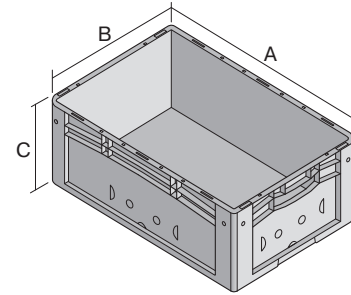

European size stacking containers XL with ribbed base RX

XL64271RX | Data sheet

Pos. Dimensions, tolerances as specified in DIN 16901

A	Outside length top	600 mm
B	Outside width top	400 mm
C	Height	270 mm

Product features

Weight	2.53 kg
*Stacking load	300 kg
*Load capacity	50 kg
Volume	49 litres
Warranty	5 year BITO QUALITY
ESD	ESD version upon request
Temperature range	-20°C to +80°C
Food safety	✓
Material	PP
Stock item	✓
Pcs/pack	1
colour	blue
Ref. no.	43-30207

* Load capacity data according to EN 13117 refer to an ambient temperature of 23 °C.

Dimensions, tolerances as specified in DIN 16901

Outside length top	600 mm
Outside width top	400 mm
Height	270 mm
Inside length top	568 mm
Inside width top	368 mm
Inside length base	559 mm
Inside width base	359 mm
Inside height	252 mm