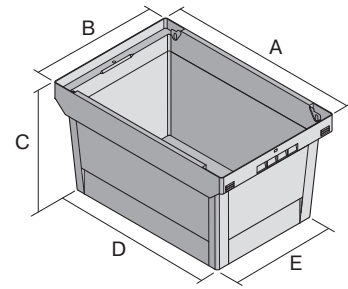

# Multi-purpose containers MB with ribbed base

## MB86321R | Data sheet

Pos. Dimensions, tolerances as specified in DIN 16901

Pos.	Dimensions, tolerances as specified in DIN 16901	
A	Outside length top	800 mm
B	Outside width top	600 mm
C	Height	323 mm
D	Base length outside	690 mm
E	Base width outside	508 mm

Product features	*Load capacity as specified in EN 13117
Weight	4.81 kg
*Load capacity	75 kg
Volume	114 litres
Warranty	5 year BITO QUALITY
ESD	ESD version upon request
Temperature range	-20°C to +90°C
Food safety	✓
Material	PP
Stock item	✓
Pcs/pallet	26
Pcs/pack	1
colour	dove blue
Ref. no.	6-15247

Other colours / special colours on request

Dimensions, tolerances as specified in DIN 16901	
Outside length top	800 mm
Outside width top	600 mm
Height	323 mm
Inside length top	742 mm
Inside width top	560 mm
Inside length base	682 mm
Inside width base	500 mm
Height of stacking rim	50 mm