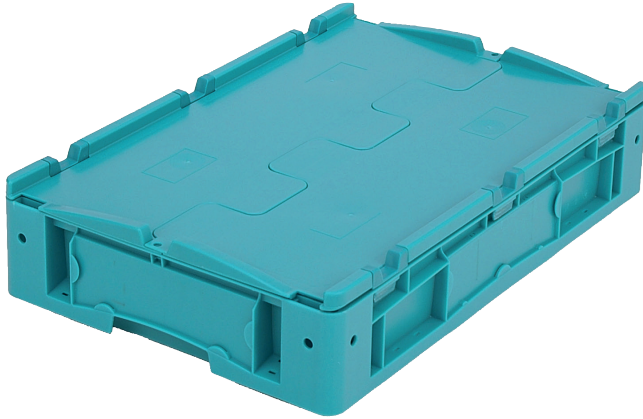

Small parts containers KLT with double base, with hinged two-part lid

KLTD64120D | Data sheet

Pos. Dimensions, tolerances as specified in DIN 16901

A	Outside length top	600 mm
B	Outside width top	400 mm
C	Height	138 mm

Product features

Weight	3.15 kg
*Stacking load	500 kg
*Load capacity	75 kg
Volume	16 litres
Warranty	5 year BITO QUALITY
ESD	No
Temperature range	-20°C to +60°C
Food safety	✓
Material	PP
Stock item	✓
Pcs/pack	1
colour	bin colour turquoise - double base in black
Ref. no.	9-18101

Information & Service
www.bitocom

BITO
STORAGE
SYSTEMS

Small parts containers KLT with double base, with hinged two-part lid KLTD64120D | Accessories

Labels

suited for BITOBOX XL and KLT with a height of at least 170 mm

Transport dollies

rubber wheels

L 620 x W 420 mm

43-21883

Document pockets

self-adhesive

3 sides open

L 175 x W 105 mm