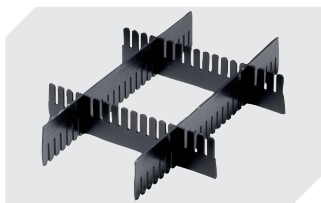

W 210 x H 74 mm

43-14557

Security seals

for European size stacking containers XL and small parts containers KLT

9-16271

Slot-in divider strips

Material thickness 5 mm

L 1150 x H 50 mm