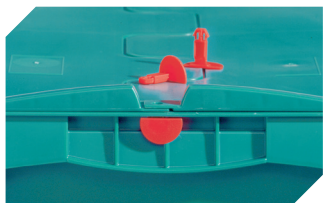

Information & Service
www.bitocom

BITO
STORAGE
SYSTEMS

Small parts containers KLT with double base, with hinged two-part lid KLTD64120D | Accessories

Labels

suited for BITOBOX XL and KLT with a height of at least 170 mm

W 210 x H 74 mm

43-14557

Security seals

for European size stacking containers XL and small parts containers KLT

9-16271

Slot-in divider strips

Material thickness 5 mm

L 1150 x H 50 mm