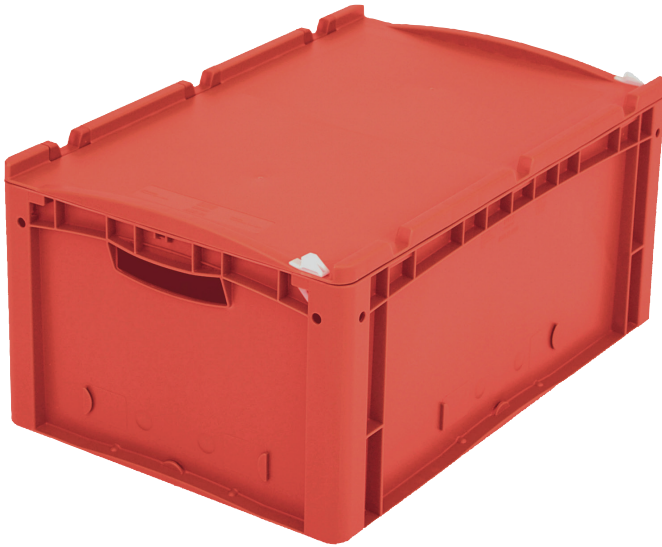

European size stacking containers XL, hinged on one side and closed with 2 snap locks on the other side

XL64271ASDV | Data sheet

Pos. Dimensions, tolerances as specified in DIN 16901

Pos.	Dimensions, tolerances as specified in DIN 16901	
A	Outside length top	600 mm
B	Outside width top	400 mm
C	Height	288 mm

Product features

Weight	3.20 kg
*Stacking load	300 kg
*Load capacity	15 kg
Volume	51 litres
Warranty	5 year BITO QUALITY
ESD	ESD version upon request
Temperature range	-20°C to +80°C
Food safety	✓
Material	PP
Stock item	✓
Pcs/pack	1
colour	red
Ref. no.	43-22264

* Load capacity data according to EN 13117 refer to an ambient temperature of 23 °C.

Dimensions, tolerances as specified in DIN 16901

Outside length top	600 mm
Outside width top	400 mm
Height	288 mm
Inside length top	568 mm
Inside width top	368 mm
Inside length base	559 mm
Inside width base	359 mm
Inside height	266 mm

Information & Service
www.bitocom

BITO
STORAGE
SYSTEMS

European size stacking containers XL, hinged on one side and closed with 2 snap locks on the other side

XL64271ASDV | Accessories

Covers for palletised loads