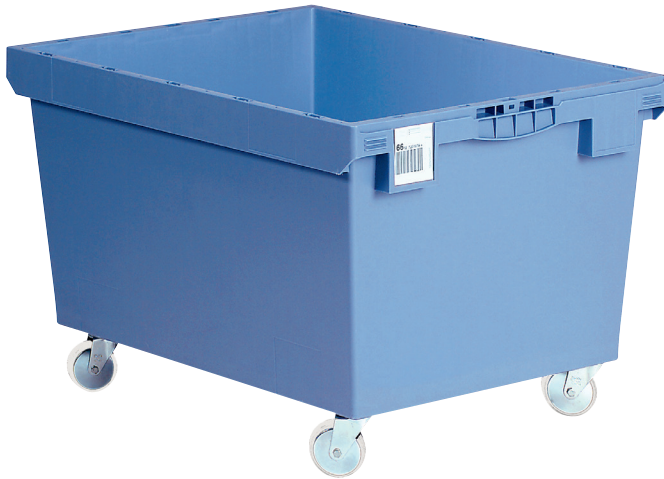

Multi-purpose containers MB, with polyamide swivel castors

MB86421DROLL-K | Data sheet

Pos. Dimensions, tolerances as specified in DIN 16901

Pos.	Dimensions, tolerances as specified in DIN 16901	
A	Outside length top	800 mm
B	Outside width top	600 mm
C	Height	523 mm
D	Base length outside	690 mm
E	Base width outside	508 mm

Product features	*Load capacity as specified in EN 13117
Weight	7.76 kg
*Stacking load	200 kg
*Load capacity	50 kg
Volume	151 litres
ESD	No
Food safety	-
Material	PP
Stock item	✓
Pcs/pack	1
colour	bin colour dove blue - double base in dark grey/black
Ref. no.	6-19485

Dimensions, tolerances as specified in DIN 16901	
Outside length top	800 mm
Outside width top	600 mm
Height	523 mm
Inside length base	682 mm
Inside width base	500 mm

Other colours / special colours on request

Information & Service
www.bito.com

BITO
STORAGE
SYSTEMS