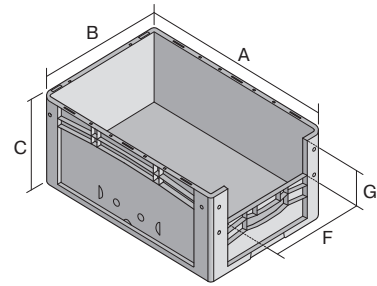

European size stacking containers XL, with short side pick opening

XL43174 | Data sheet

Pos. Dimensions, tolerances as specified in DIN 16901

Pos.	Dimensions, tolerances as specified in DIN 16901	
A	Outside length top	400 mm
B	Outside width top	300 mm
C	Height	170 mm
F	Width of view and pick opening	212 mm
G	Height of view and pick opening	81 mm

Product features	*Load capacity as specified in EN 13117
Weight	0.93 kg
*Stacking load	200 kg
*Load capacity	15 kg
Volume	15 litres
Warranty	5 year BITO QUALITY
ESD	ESD version upon request
Temperature range	-20°C to +90°C
Food safety	✓
Material	PP
Stock item	✓
Pcs/pack	1
colour	blue
Ref. no.	43-14980

Other colours / special colours on request

Dimensions, tolerances as specified in DIN 16901	
Outside length top	400 mm
Outside width top	300 mm
Height	170 mm
Inside length top	368 mm
Inside width top	268 mm
Inside height	167 mm
Pick opening W x H	212 x 81 mm

Information & Service
www.bito.com

BITO
 LAGERTECHNIK

European size stacking containers XL, with short side pick opening **XL43174** | Accessories

Labels
suited for BITOBOX XL and KLT with a height of at least 170 mm
W 210 x H 74 mm
43-14557