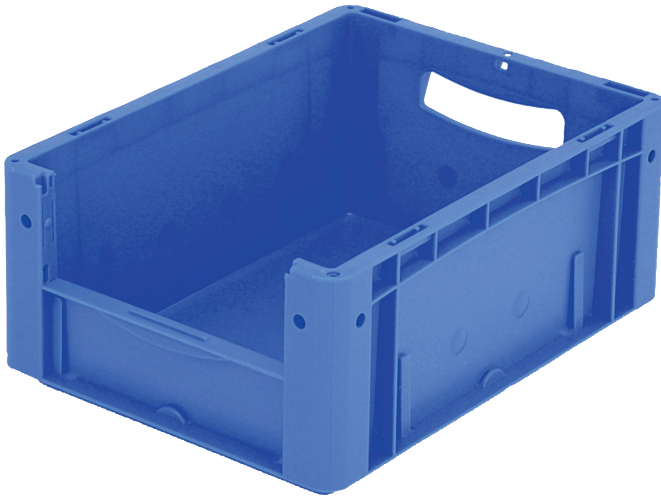

European size stacking containers XL, with short side pick opening

XL43174 | Data sheet

Pos. Dimensions, tolerances as specified in DIN 16901

Pos.	Dimensions, tolerances as specified in DIN 16901	
A	Outside length top	400 mm
B	Outside width top	300 mm
C	Height	170 mm
F	Width of view and pick opening	212 mm
G	Height of view and pick opening	81 mm

Product features	*Load capacity as specified in EN 13117
Weight	0.93 kg
*Stacking load	200 kg
*Load capacity	15 kg
Volume	15 litres
Warranty	5 year BITO QUALITY
ESD	ESD version upon request
Temperature range	-20°C to +90°C
Food safety	✓
Material	PP
Stock item	✓
Pcs/pack	1
colour	blue
Ref. no.	43-14980

Other colours / special colours on request

Dimensions, tolerances as specified in DIN 16901	
Outside length top	400 mm
Outside width top	300 mm
Height	170 mm
Inside length top	368 mm
Inside width top	268 mm
Inside height	167 mm
Pick opening W x H	212 x 81 mm

Information & Service
www.bito.com

BITO
 LAGERTECHNIK

European size stacking containers XL, with short side pick opening **XL43174** | Accessories

Labels
suited for BITOBOX XL and KLT with a height of at least 170 mm
W 210 x H 74 mm
43-14557