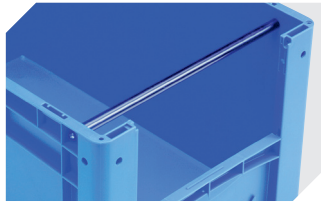

**Insertable windows**  
for European size stacking containers XL  
**43-18586**

**Label covers**  
for European size stacking containers XL  
and small parts containers KLT  
W 209 x H 67 mm  
**9-20053**

**Drop-on lids**  
for European size stacking containers XL  
L 600 x W 400 mm  
**43-20301**

**Grip closures**  
for European size stacking containers XL  
with a height of 320 and 420 mm  
**43-31448**