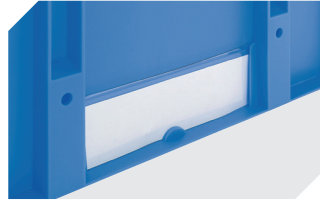

Label covers
for European size stacking containers XL
and small parts containers KLT
W 209 x H 67 mm
9-20053