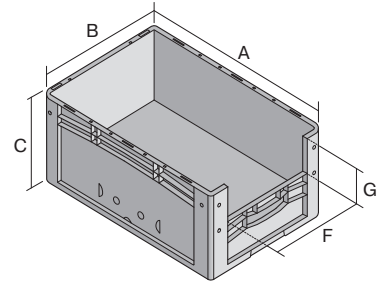

# European size stacking containers XL, with short side pick opening

## XL64424 | Data sheet

Pos. Dimensions, tolerances as specified in DIN 16901

Pos.	Dimensions, tolerances as specified in DIN 16901	
A	Outside length top	600 mm
B	Outside width top	400 mm
C	Height	420 mm
F	Width of view and pick opening	274 mm
G	Height of view and pick opening	206 mm

Product features	*Load capacity as specified in EN 13117
Weight	2.95 kg
*Stacking load	250 kg
*Load capacity	20 kg
Volume	82 litres
Warranty	5 year BITO QUALITY
ESD	ESD version upon request
Temperature range	-20°C to +90°C
Food safety	✓
Material	PP
Stock item	✓
Pcs/pack	1
colour	blue
Ref. no.	43-14994

Other colours / special colours on request

Dimensions, tolerances as specified in DIN 16901	
Outside length top	600 mm
Outside width top	400 mm
Height	420 mm
Inside length top	568 mm
Inside width top	368 mm
Inside height	416 mm
Pick opening W x H	274 x 206 mm