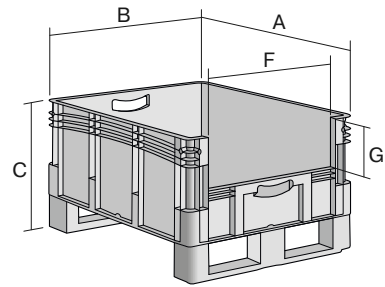

European size stacking containers XL, with short side pick opening and fork entry shoes

XL86424DKufe | Data sheet

Pos. Dimensions, Tolerances as specified in DIN 16901

Pos.	Dimensions, Tolerances as specified in DIN 16901	
A	Outside length top	800 mm
B	Outside width top	600 mm
C	Height	520 mm
F	Width of view and pick opening	459 mm
G	Height of view and pick opening	203 mm

Features	*Load capacity as specified in EN 13117
Proper weight	8.99 kg
*Stacking load	800 kg
*Load capacity	200 kg
Volume	164 Litres
ESD	ESD version upon request
Temperature range	-20°C to +90°C
Food safety	✓
Material	PP
Stock item	-
Pcs/pack	1
Colour	blue
Ref. no.	43-30250

Other colours / special colours on request

Dimensions, Tolerances as specified in DIN 16901	
Outside length top	800 mm
Outside width top	600 mm
Height	520 mm
Inside length top	762 mm
Inside width top	562 mm
Inside height	401 mm
Pick opening W x H	459 x 203 mm

Information & Service
www.bitto.com

BITO
 STORAGE
 SYSTEMS

European size stacking containers XL, with short side pick opening and fork entry shoes **XL86424DKufe** | Accessories

Drop-on lid
for European size stacking containers
XL
L 800 x W 600 mm
43-14853