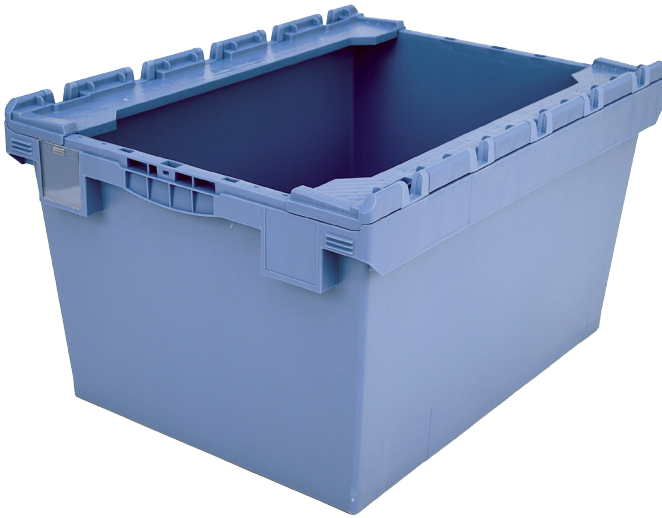

Multi-purpose containers MB with double base, with hinged stacking seats

MBB86421D | Data sheet

Pos. Dimensions, tolerances as specified in DIN 16901

Pos.	Dimensions, tolerances as specified in DIN 16901	
A	Outside length top	800 mm
B	Outside width top	600 mm
C	Height	453 mm
D	Base length outside	690 mm
E	Base width outside	508 mm

Product features	*Load capacity as specified in EN 13117
Weight	7.71 kg
*Stacking load	200 kg
*Load capacity	200 kg
Volume	147 litres
Warranty	5 year BITO QUALITY
ESD	No
Temperature range	-20°C to +60°C
Food safety	✓
Material	PP
Stock item	✓
Pcs/pallet	24
Pcs/pack	1
colour	dove blue
Ref. no.	6-15263

Other colours / special colours on request

Dimensions, tolerances as specified in DIN 16901	
Outside length top	800 mm
Outside width top	600 mm
Height	453 mm
Inside length top	742 mm
Inside width top	560 mm
Inside length base	682 mm
Inside width base	500 mm
Inside height	389 mm
Height of stacking rim	70 mm

Printed message	
Pad printing area on short side (front)	250 x 100 mm
Pad printing area on short side (rear)	250 x 100 mm
Pad printing area on long side	250 x 100 mm
Screen printing area on short side	430 x 210 mm
Screen printing area on short side (rear)	430 x 210 mm
Screen printing area on long side	600 x 200 mm
Hot foil printing area on short side (front)	250 x 100 mm
Hot foil printing area on short side (rear)	250 x 100 mm
Hot foil printing area on long side	250 x 100 mm
Injection mold printing area on long side	225 x 95 mm

Information & Service
www.bito.com

BITO
STORAGE
SYSTEMS