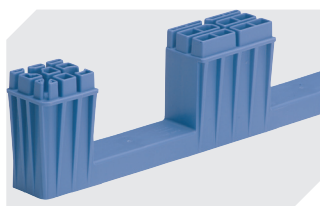

## Multi-purpose containers MB with double base, with hinged stacking seats

### MBB86421D | Accessories

**Label covers**  
for multi-purpose containers MB  
W 60 x H 80.4 mm  
**6-15244**

**Connector clips**  
**6-15625**

**Add-on fork entry shoes**  
for multi-purpose containers MB  
L 800 x W 600 mm  
**6-19330**