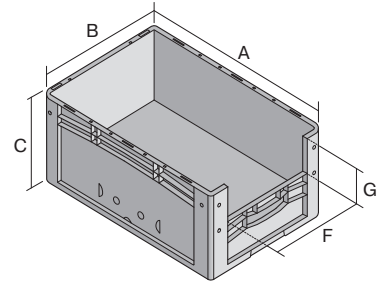

European size stacking containers XL, with short side pick opening

XL64274 | Data sheet

Pos. Dimensions, tolerances as specified in DIN 16901

Pos.	Dimensions, tolerances as specified in DIN 16901	
A	Outside length top	600 mm
B	Outside width top	400 mm
C	Height	270 mm
F	Width of view and pick opening	274 mm
G	Height of view and pick opening	131 mm

Product features

Weight	2.08 kg
*Stacking load	250 kg
*Load capacity	15 kg
Volume	51 litres
Warranty	5 year BITO QUALITY
ESD	ESD version upon request
Temperature range	-20°C to +80°C
Food safety	✓
Material	PP
Stock item	-
Pcs/pack	1
colour	blue
Ref. no.	43-14990

* Load capacity data according to EN 13117 refer to an ambient temperature of 23 °C.

Dimensions, tolerances as specified in DIN 16901

Outside length top	600 mm
Outside width top	400 mm
Height	270 mm
Inside length top	568 mm
Inside width top	368 mm
Inside height	266 mm
Pick opening W x H	274 x 131 mm

Information & Service
www.bitto.com

BITO
 STORAGE
 SYSTEMS

European size stacking containers XL, with short side pick opening **XL64274** | Accessories

Labels
suited for BITOBOX XL and KLT with a height of at least 170 mm
W 210 x H 74 mm
43-14557