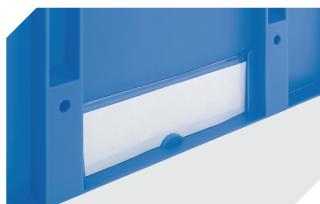

Information & Service
www.bitto.com

BITO
 STORAGE
 SYSTEMS

European size stacking containers XL, with short side pick opening **XL64274** | Accessories

Labels
suited for BITOBOX XL and KLT with a height of at least 170 mm
W 210 x H 74 mm
43-14557

Insertable windows
for European size stacking containers XL
43-18588

Label covers
for European size stacking containers XL and small parts containers KLT
W 209 x H 67 mm
9-20053

Drop-on lids
for European size stacking containers XL
L 600 x W 400 mm
43-20301