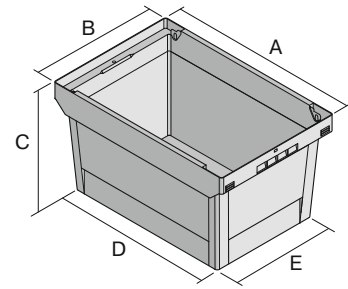

## MB86421 | Data sheet

Pos. Dimensions, tolerances as specified in DIN 16901

Pos.	Dimensions, tolerances as specified in DIN 16901	
A	Outside length top	800 mm
B	Outside width top	600 mm
C	Height	423 mm
D	Base length outside	690 mm
E	Base width outside	508 mm

Product features	*Load capacity as specified in EN 13117
Proper weight	5.78 kg
*Load capacity	50 kg
Volume	158 Litres
Warranty	5 year BITO QUALITY
ESD	ESD version upon request
Temperature range	-20°C to +90°C
Food safety	✓
Material	PP
Stock item	✓
Pcs/pallet	30
Pcs/pack	1
Colour	dove blue
Ref. no.	6-15255

Other colours / special colours on request

Dimensions, tolerances as specified in DIN 16901	
Outside length top	800 mm
Outside width top	600 mm
Height	423 mm
Inside length top	682 mm
Inside width top	500 mm
Inside length base	682 mm
Inside width base	500 mm
Inside height	405 mm
Height of stacking rim	70 mm