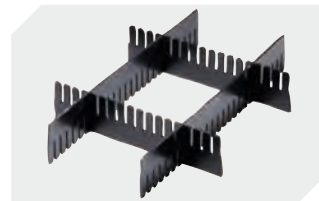

## Small parts containers KLT with ribbed base

# KLT64120R | Accessories

**Locking systems BS**  
for small parts containers KLT  
**7-14434**

**Labels**  
W 210 x H 74 mm  
**43-14557**

**Transport dolly**  
polypropylene wheels  
L 620 x W 420 mm  
**43-1491**

**Slot-in divider strips**  
Material thickness 5 mm  
L 1150 x H 180 mm  
**7-15509**

**Slot-in divider strips**  
Material thickness 5 mm  
L 1150 x H 50 mm  
**43-18417**

**Slot-in divider strips**  
Material thickness 5 mm  
L 1150 x H 80 mm  
**43-18418**