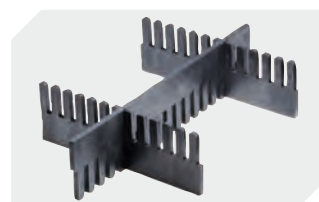

Slot-in divider strips
Material thickness 10 mm
L 950 x H 120 mm
43-18420