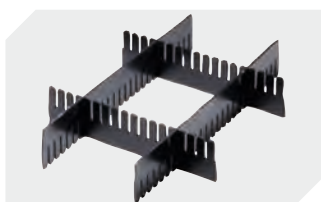

## Small parts containers KLT with ribbed base

# KLT64120R | Accessories

**Locking systems BS**  
for small parts containers KLT  
**7-14434**

**Labels**  
W 210 x H 74 mm  
**43-14557**

**Transport dolly**  
polypropylene wheels  
L 620 x W 420 mm  
**43-1491**

**Slot-in divider strips**  
Material thickness 5 mm  
L 1150 x H 180 mm  
**7-15509**

**Slot-in divider strips**  
Material thickness 5 mm  
L 1150 x H 50 mm  
**43-18417**

**Slot-in divider strips**  
Material thickness 5 mm  
L 1150 x H 80 mm  
**43-18418**