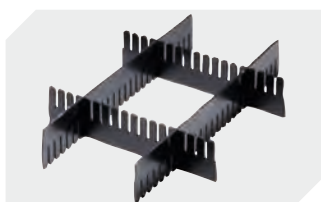

## Small parts containers KLT with ribbed base

# KLT64120R | Accessories

**Locking systems BS**  
for small parts containers KLT  
**7-14434**

**Labels**  
W 210 x H 74 mm  
**43-14557**

**Transport dolly**  
polypropylene wheels  
L 620 x W 420 mm  
**43-1491**

**Slot-in divider strips**  
Material thickness 5 mm  
L 1150 x H 180 mm  
**7-15509**

**Slot-in divider strips**  
Material thickness 5 mm  
L 1150 x H 50 mm  
**43-18417**

**Slot-in divider strips**  
Material thickness 5 mm  
L 1150 x H 80 mm  
**43-18418**