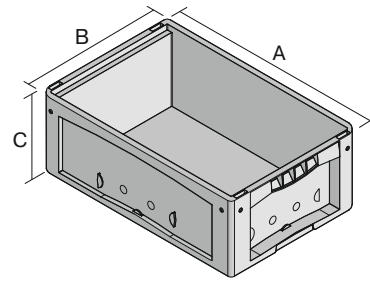

# Small parts containers KLT with ribbed base

## KLT64120R | Data sheet

Pos. Dimensions, Tolerances as specified in DIN 16901

A	Outside length top	600 mm
B	Outside width top	400 mm
C	Height	120 mm

Features	*Load capacity as specified in EN 13117
Proper weight	2.17 kg
*Stacking load	500 kg
*Load capacity	50 kg
Volume	16 Litres
Warranty	5 year BITO QUALITY
ESD	ESD version upon request
Temperature range	-20°C to +90°C
Food safety	✓
Material	PP
Stock item	-
Pcs/pack	1
Colour	turquoise
Ref. no.	9-18097

Dimensions, Tolerances as specified in DIN 16901	
Outside length top	600 mm
Outside width top	400 mm
Height	120 mm
Inside length top	541 mm
Inside width top	368 mm
Inside height	100 mm

Other colours / special colours on request