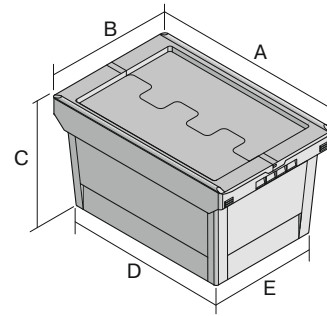

Multi-purpose containers MB, with locking system

MBD64321BS1 | Data sheet

Pos. Dimensions, tolerances as specified in DIN 16901

A	Outside length top	610 mm
B	Outside width top	400 mm
C	Height	340 mm
D	Base length outside	505 mm
E	Base width outside	335 mm

Product features	*Load capacity as specified in EN 13117
Proper weight	3.68 kg
*Stacking load	300 kg
*Load capacity	35 kg
Volume	58 Litres
ESD	No
Food safety	-
Material	PP
Stock item	-
Pcs/pack	1
Colour	dove blue
Ref. no.	6-18125

Other colours / special colours on request

Dimensions, tolerances as specified in DIN 16901	
Outside length top	610 mm
Outside width top	400 mm
Height	340 mm

Information & Service
www.bito.com

BITO
 STORAGE
 SYSTEMS

Multi-purpose containers MB, with locking system

MBD64321BS1 | Accessories

Transport dolly

for multi-purpose containers sized

600 x 400 mm

L 620 x W 420 mm

6-15510

Information & Service
www.bitto.com