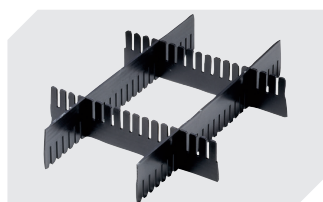

## KLT64320ASDV | Accessories

**Locking systems BS**  
for small parts containers KLT  
**7-14434**

**Labels**  
W 210 x H 74 mm  
**43-14557**

**Transport dolly**  
polypropylene wheels  
L 620 x W 420 mm  
**43-1491**

**Slot-in divider strips**  
Material thickness 5 mm  
L 1150 x H 180 mm  
**7-15509**

**Slot-in divider strips**  
Material thickness 5 mm  
L 1150 x H 50 mm  
**43-18417**

**Slot-in divider strips**  
Material thickness 5 mm  
L 1150 x H 80 mm  
**43-18418**