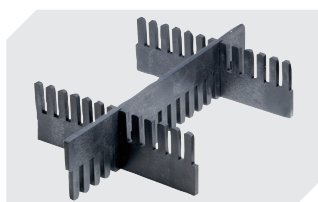

## KLT64320ASDV | Accessories

**Locking systems BS**  
for small parts containers KLT  
**7-14434**

**Labels**  
W 210 x H 74 mm  
**43-14557**

**Transport dolly**  
polypropylene wheels  
L 620 x W 420 mm  
**43-1491**

**Slot-in divider strips**  
Material thickness 5 mm  
L 1150 x H 180 mm  
**7-15509**

**Slot-in divider strips**  
Material thickness 5 mm  
L 1150 x H 50 mm  
**43-18417**

**Slot-in divider strips**  
Material thickness 5 mm  
L 1150 x H 80 mm  
**43-18418**