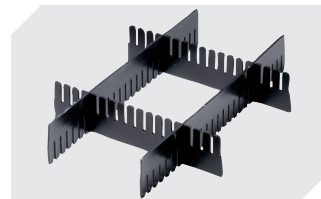

## KLT64320ASDV | Accessories

**Locking systems BS**  
for small parts containers KLT  
**7-14434**

**Labels**  
W 210 x H 74 mm  
**43-14557**

**Transport dolly**  
polypropylene wheels  
L 620 x W 420 mm  
**43-1491**

**Slot-in divider strips**  
Material thickness 5 mm  
L 1150 x H 180 mm  
**7-15509**

**Slot-in divider strips**  
Material thickness 5 mm  
L 1150 x H 50 mm  
**43-18417**

**Slot-in divider strips**  
Material thickness 5 mm  
L 1150 x H 80 mm  
**43-18418**