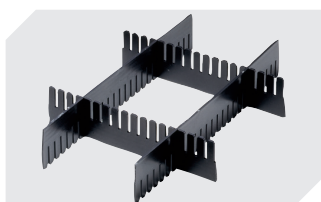

## KLT64320ASDV | Accessories

**Locking systems BS**  
for small parts containers KLT  
**7-14434**

**Labels**  
W 210 x H 74 mm  
**43-14557**

**Transport dolly**  
polypropylene wheels  
L 620 x W 420 mm  
**43-1491**

**Slot-in divider strips**  
Material thickness 5 mm  
L 1150 x H 180 mm  
**7-15509**

**Slot-in divider strips**  
Material thickness 5 mm  
L 1150 x H 50 mm  
**43-18417**

**Slot-in divider strips**  
Material thickness 5 mm  
L 1150 x H 80 mm  
**43-18418**