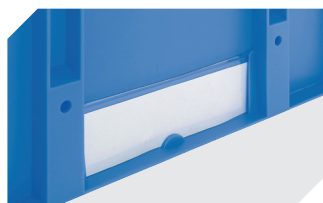

**Slot-in divider strips**  
Material thickness 5 mm  
L 1150 x H 180 mm  
**7-15509**

**Slot-in divider strips**  
Material thickness 5 mm  
L 1150 x H 50 mm  
**43-18417**

**Slot-in divider strips**  
Material thickness 5 mm  
L 1150 x H 80 mm  
**43-18418**

**Slot-in divider strips**  
Material thickness 10 mm  
L 950 x H 55 mm  
**43-18419**

**Slot-in divider strips**  
Material thickness 10 mm  
L 950 x H 120 mm  
**43-18420**

**Covers for palletised containers**  
L 1220 x W 820 mm  
**9-18421**