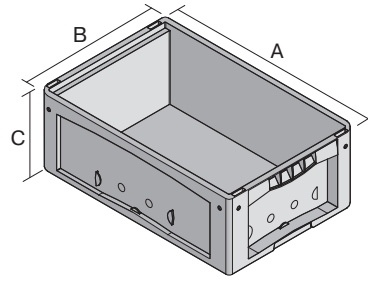

Small parts containers KLT, hinged on one side and closed with 2 snap-on fixtures on the other side

## KLT64320ASDV | Data sheet

Pos. Dimensions, Tolerances as specified in DIN 16901

Pos.	Dimensions, Tolerances as specified in DIN 16901	
A	Outside length top	600 mm
B	Outside width top	400 mm
C	Height	338 mm

Product features	*Load capacity as specified in EN 13117
Weight	3.87 kg
*Stacking load	500 kg
*Load capacity	50 kg
Volume	58.50 litres
Warranty	5 year BITO QUALITY
ESD	ESD version upon request
Temperature range	-20°C to +90°C
Food safety	✓
Material	PP
Stock item	✓
Pcs/pack	1
colour	turquoise
Ref. no.	9-22246

Other colours / special colours on request

Dimensions, Tolerances as specified in DIN 16901	
Outside length top	600 mm
Outside width top	400 mm
Height	338 mm
Inside length top	541 mm
Inside width top	368 mm
Inside height	316 mm