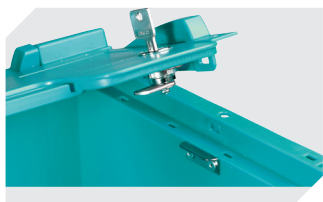

Other colours / special colours on request

Dimensions, Tolerances as specified in DIN 16901	
Outside length top	600 mm
Outside width top	400 mm
Height	170 mm
Inside length top	541 mm
Inside width top	368 mm
Inside height	150 mm

Information & Service
www.bito.com

BITO
 STORAGE
 SYSTEMS

Small parts containers KLT with double base

KLT64170D | Accessories

Locking systems BS
for small parts containers KLT
7-14434

Labels
W 210 x H 74 mm
43-14557