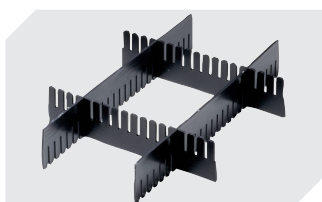

Information & Service
www.bito.com

BITO
 STORAGE
 SYSTEMS

Small parts containers KLT with double base

KLT64170D | Accessories

Locking systems BS
for small parts containers KLT
7-14434

Labels
W 210 x H 74 mm
43-14557

Transport dolly
polypropylene wheels
L 620 x W 420 mm
43-1491

Slot-in divider strips
Material thickness 5 mm
L 1150 x H 180 mm
7-15509

Slot-in divider strips
Material thickness 5 mm
L 1150 x H 50 mm
43-18417

Slot-in divider strips
Material thickness 5 mm
L 1150 x H 80 mm
43-18418

Slot-in divider strips
Material thickness 10 mm
L 950 x H 55 mm
43-18419

Slot-in divider strips
Material thickness 10 mm
L 950 x H 120 mm
43-18420