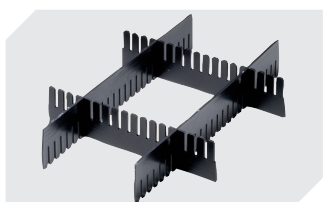

Information & Service
www.bito.com

BITO
 STORAGE
 SYSTEMS

Small parts containers KLT with double base

KLT64170D | Accessories

Locking systems BS
for small parts containers KLT
7-14434

Labels
W 210 x H 74 mm
43-14557

Transport dolly
polypropylene wheels
L 620 x W 420 mm
43-1491

Slot-in divider strips
Material thickness 5 mm
L 1150 x H 180 mm
7-15509

Slot-in divider strips
Material thickness 5 mm
L 1150 x H 50 mm
43-18417

Slot-in divider strips
Material thickness 5 mm
L 1150 x H 80 mm
43-18418

Slot-in divider strips
Material thickness 10 mm
L 950 x H 55 mm
43-18419

Slot-in divider strips
Material thickness 10 mm
L 950 x H 120 mm
43-18420