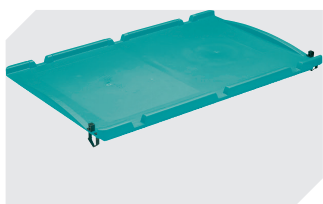

Covers for palletised containers
L 1220 x W 820 mm
9-18421

Label covers
for European size stacking containers
XL and small parts containers KLT
W 209 x H 67 mm
9-20053

Label covers
for small parts containers KLT
firm fit
W 218 x H 80 mm
9-20054

Drop-on lids
for small parts containers KLT
L 600 x W 400 mm
43-20497

Drop-on lids
hinge-clipped on one side
KLT container with hinged lid
L 600 x W 400 mm
43-21523

Transport dolly
rubber wheels
L 620 x W 420 mm
43-21883