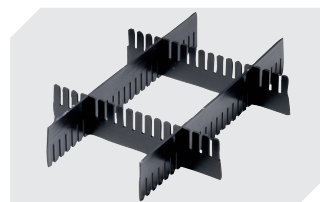

Information & Service
www.bito.com

BITO
 STORAGE
 SYSTEMS

Small parts containers KLT with double base

KLT64170D | Accessories

Locking systems BS
for small parts containers KLT
7-14434

Labels
W 210 x H 74 mm
43-14557

Transport dolly
polypropylene wheels
L 620 x W 420 mm
43-1491

Slot-in divider strips
Material thickness 5 mm
L 1150 x H 180 mm
7-15509

Slot-in divider strips
Material thickness 5 mm
L 1150 x H 50 mm
43-18417

Slot-in divider strips
Material thickness 5 mm
L 1150 x H 80 mm
43-18418

Slot-in divider strips
Material thickness 10 mm
L 950 x H 55 mm
43-18419

Slot-in divider strips
Material thickness 10 mm
L 950 x H 120 mm
43-18420