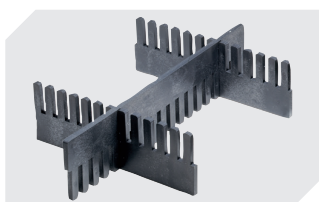

Transport dolly
polypropylene wheels
L 620 x W 420 mm
43-1491

Slot-in divider strips
Material thickness 5 mm
L 1150 x H 180 mm
7-15509

Slot-in divider strips
Material thickness 5 mm
L 1150 x H 50 mm
43-18417

Slot-in divider strips
Material thickness 5 mm
L 1150 x H 80 mm
43-18418

Slot-in divider strips
Material thickness 10 mm
L 950 x H 55 mm
43-18419

Slot-in divider strips
Material thickness 10 mm
L 950 x H 120 mm
43-18420