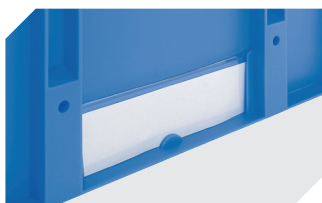

Label covers
for European size stacking containers
XL and small parts containers KLT
W 209 x H 67 mm
9-20053