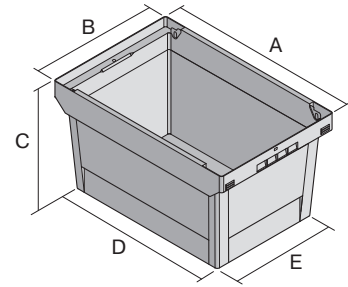

Multi-purpose containers MB, with short side pick opening

MB84424 | Data sheet

Pos. Dimensions, tolerances as specified in DIN 16901

Pos.	Dimensions, tolerances as specified in DIN 16901	
A	Outside length top	800 mm
B	Outside width top	400 mm
C	Height	423 mm
D	Base length outside	705 mm
E	Base width outside	335 mm
F	Width of view and pick opening	270 mm
G	Height of view and pick opening	217 mm

Product features

Weight	4.30 kg
*Load capacity	35 kg
Volume	100 litres
ESD	No
Food safety	-
Material	PP
Stock item	✓
Pcs/pack	1
colour	dove blue
Ref. no.	6-5048

*Load capacity as specified in EN 13117

Dimensions, tolerances as specified in DIN 16901

Outside length top	800 mm
Outside width top	400 mm
Height	423 mm
Inside length top	740 mm
Inside width top	367 mm
Inside length base	697 mm
Inside width base	324 mm
Pick opening W x H	270 x 217 mm

Other colours / special colours on request

Information & Service
www.bitto.com

BITO
 STORAGE
 SYSTEMS

Multi-purpose containers MB, with short side pick opening **MB84424** | Accessories

Transport dollies

for multi-purpose containers sized
800 x 400 mm and 800 x 600 mm
L 720 x W 370 mm