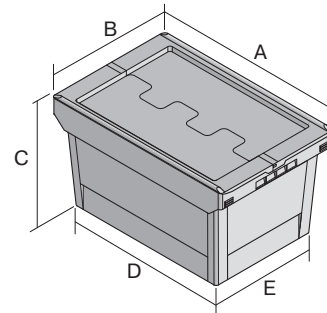

Multi-purpose containers MB, with locking system

MBD86421D BS1 | Data sheet

Pos. Dimensions, tolerances as specified in DIN 16901

A	Outside length top	800 mm
B	Outside width top	600 mm
C	Height	453 mm
D	Base length outside	690 mm
E	Base width outside	508 mm

Product features	*Load capacity as specified in EN 13117
Weight	9.39 kg
*Stacking load	300 kg
*Load capacity	200 kg
Volume	147 litres
ESD	No
Food safety	-
Material	PP
Stock item	✓
Pcs/pack	1
colour	bin colour dove blue - double base in dark grey/black
Ref. no.	6-20293

Dimensions, tolerances as specified in DIN 16901	
Outside length top	800 mm
Outside width top	600 mm
Height	453 mm
Inside length base	682 mm
Inside width base	500 mm
Inside height	389 mm

Other colours / special colours on request

Information & Service
www.bito.com

Multi-purpose containers MB, with locking system

MBD86421D BS1 | Accessories

Label covers
for multi-purpose containers MB
W 60 x H 80.4 mm
6-15244

Transport dollies
for multi-purpose containers sized
800 x 400 mm and 800 x 600 mm
L 720 x W 540 mm
6-19439