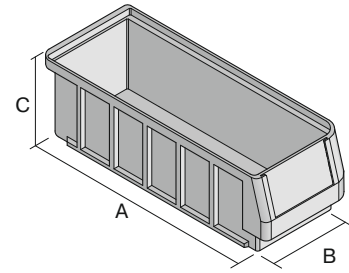

# Storage and handling bins RK RK3214 | Data sheet

Pos. Dimensions, Tolerances as specified in DIN 16901

|   |                    |        |
|---|--------------------|--------|
| A | Outside length top | 300 mm |
| B | Outside width top  | 234 mm |
| C | Height             | 140 mm |

| Features          | *Load capacity as specified in EN 13117 |
|-------------------|---|
| Proper weight     | 0.56 kg                                 |
| *Stacking load    | 20 kg                                   |
| *Load capacity    | 7 kg                                    |
| Volume            | 7.1 Litres                              |
| Warranty          | 5 year BITO QUALITY                     |
| ESD               | ESD version upon request                |
| Temperature range | -20°C to +90°C                          |
| Food safety       | ✓                                       |
| Material          | PP                                      |
| Stock item        | ✓                                       |
| Pcs/pack          | 6                                       |
| Colour            | dove blue                               |
| Ref. no.          | 3-1435                                  |

Other colours / special colours on request

| Dimensions, Tolerances as specified in DIN 16901 |        |
|--|--------|
| Outside length top                               | 300 mm |
| Outside width top                                | 234 mm |
| Height   | 140 mm |
| Inside length top                                | 253 mm |
| Inside width top                                 | 210 mm |
| Inside length base                               | 254 mm |
| Inside width base                                | 208 mm |
| Inside height                                    | 129 mm |