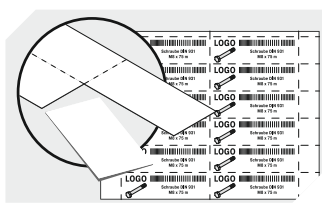

# Storage and handling bins RK RK3214 | Data sheet

Pos. Dimensions, Tolerances as specified in DIN 16901

|   |                    |        |
|---|--------------------|--------|
| A | Outside length top | 300 mm |
| B | Outside width top  | 234 mm |
| C | Height             | 140 mm |

Other colours / special colours on request

| Dimensions, Tolerances as specified in DIN 16901 |        |
|--|--------|
| Outside length top                               | 300 mm |
| Outside width top                                | 234 mm |
| Height   | 140 mm |
| Inside length top                                | 253 mm |
| Inside width top                                 | 210 mm |
| Inside length base                               | 254 mm |
| Inside width base                                | 208 mm |
| Inside height                                    | 129 mm |

## RK3214 | Accessories

**Label covers**  
for storage and handling bins RK  
L 192 x W 60 mm  
**3-1068**

**Longitudinal dividers**  
for storage and handling bins RK  
**3-1078**

**Dust covers**  
for storage and handling bins RK  
L 263 x W 222 mm  
**3-1127**

**Carry/safety handle**  
for storage and handling bins RK  
**3-1515**

**Cross dividers**  
for storage and handling bins RK  
**3-1591**

**Labels**  
Printable label sheets  
W 192 x H 60 mm  
**46-20772**