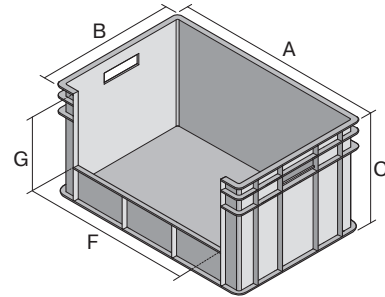

European size stacking containers BN, with long side pick opening

BN6436 | Data sheet

Pos. Dimensions, tolerances as specified in DIN 16901

Pos.	Dimensions, tolerances as specified in DIN 16901	
A	Outside length top	600 mm
B	Outside width top	400 mm
C	Height	315 mm
F	Width of view and pick opening	430 mm
G	Height of view and pick opening	200 mm

Product features	*Load capacity as specified in EN 13117
Weight	2.78 kg
*Stacking load	250 kg
*Load capacity	40 kg
Volume	62 litres
Warranty	5 year BITO QUALITY
ESD	ESD version upon request
Temperature range	-20°C to +80°C
Food safety	✓
Material	PP
Stock item	✓
Pcs/pack	1
colour	blue
Ref. no.	4-1617

Other colours / special colours on request

Dimensions, tolerances as specified in DIN 16901	
Outside length top	600 mm
Outside width top	400 mm
Height	315 mm
Inside length top	560 mm
Inside width top	360 mm
Inside height	311 mm
Pick opening W x H	430 x 200 mm

Information & Service
www.bito.com

BITO
 STORAGE
 SYSTEMS

European size stacking containers BN, with long side pick opening **BN6436** | Accessories

Label covers

for European size stacking containers BN
can be retro-fitted
W 110 x H 46 mm