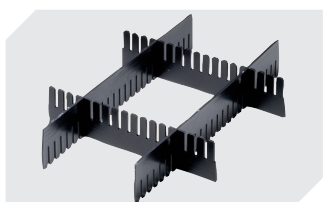

Information & Service
www.bitocom

BITO
 STORAGE
 SYSTEMS

Small parts containers KLT with ribbed base

KLT64270R | Accessories

Locking systems BS
for small parts containers KLT
7-14434

Labels
W 210 x H 74 mm
43-14557

Transport dolly
polypropylene wheels
L 620 x W 420 mm
43-1491

Slot-in divider strips
Material thickness 5 mm
L 1150 x H 180 mm
7-15509

Slot-in divider strips
Material thickness 5 mm
L 1150 x H 50 mm
43-18417

Slot-in divider strips
Material thickness 5 mm
L 1150 x H 80 mm
43-18418

Slot-in divider strips
Material thickness 10 mm
L 950 x H 55 mm
43-18419

Slot-in divider strips
Material thickness 10 mm
L 950 x H 120 mm
43-18420