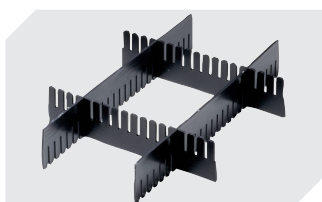

Information & Service
www.bitocom

BITO
 STORAGE
 SYSTEMS

Small parts containers KLT with ribbed base

KLT64270R | Accessories

Locking systems BS
for small parts containers KLT
7-14434

Labels
W 210 x H 74 mm
43-14557

Transport dolly
polypropylene wheels
L 620 x W 420 mm
43-1491

Slot-in divider strips
Material thickness 5 mm
L 1150 x H 180 mm
7-15509

Slot-in divider strips
Material thickness 5 mm
L 1150 x H 50 mm
43-18417

Slot-in divider strips
Material thickness 5 mm
L 1150 x H 80 mm
43-18418

Slot-in divider strips
Material thickness 10 mm
L 950 x H 55 mm
43-18419

Slot-in divider strips
Material thickness 10 mm
L 950 x H 120 mm
43-18420