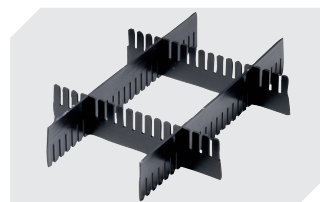

Information & Service
www.bitocom

BITO
 STORAGE
 SYSTEMS

Small parts containers KLT with ribbed base

KLT64270R | Accessories

Locking systems BS
for small parts containers KLT
7-14434

Labels
W 210 x H 74 mm
43-14557

Transport dolly
polypropylene wheels
L 620 x W 420 mm
43-1491

Slot-in divider strips
Material thickness 5 mm
L 1150 x H 180 mm
7-15509

Slot-in divider strips
Material thickness 5 mm
L 1150 x H 50 mm
43-18417

Slot-in divider strips
Material thickness 5 mm
L 1150 x H 80 mm
43-18418

Slot-in divider strips
Material thickness 10 mm
L 950 x H 55 mm
43-18419

Slot-in divider strips
Material thickness 10 mm
L 950 x H 120 mm
43-18420