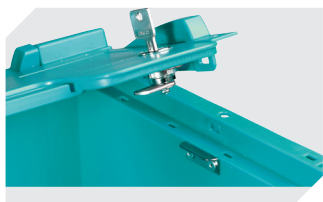

Other colours / special colours on request

Dimensions, Tolerances as specified in DIN 16901	
Outside length top	600 mm
Outside width top	400 mm
Height	270 mm
Inside length top	541 mm
Inside width top	368 mm
Inside height	250 mm

Information & Service
www.bitocom

BITO
 STORAGE
 SYSTEMS

Small parts containers KLT with ribbed base

KLT64270R | Accessories

Locking systems BS
for small parts containers KLT
7-14434

Labels
W 210 x H 74 mm
43-14557