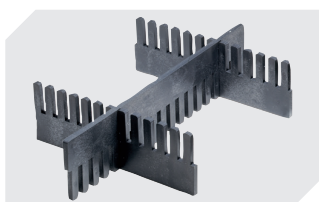

Information & Service
www.bitocom

BITO
 STORAGE
 SYSTEMS

Small parts containers KLT with ribbed base

KLT64270R | Accessories

Locking systems BS
for small parts containers KLT
7-14434

Labels
W 210 x H 74 mm
43-14557

Transport dolly
polypropylene wheels
L 620 x W 420 mm
43-1491

Slot-in divider strips
Material thickness 5 mm
L 1150 x H 180 mm
7-15509

Slot-in divider strips
Material thickness 5 mm
L 1150 x H 50 mm
43-18417

Slot-in divider strips
Material thickness 5 mm
L 1150 x H 80 mm
43-18418

Slot-in divider strips
Material thickness 10 mm
L 950 x H 55 mm
43-18419

Slot-in divider strips
Material thickness 10 mm
L 950 x H 120 mm
43-18420