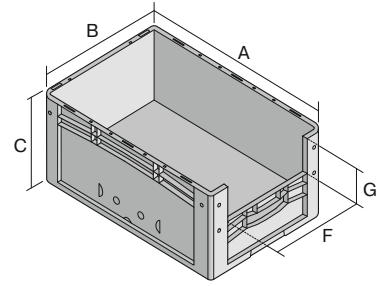

European size stacking containers XL, with short side pick opening

XL43224 | Data sheet

Pos. Dimensions, Tolerances as specified in DIN 16901

Pos.	Dimensions, Tolerances as specified in DIN 16901	
A	Outside length top	400 mm
B	Outside width top	300 mm
C	Height	220 mm
F	Width of view and pick opening	212 mm
G	Height of view and pick opening	106 mm

Features	*Load capacity as specified in EN 13117
Proper weight	1.10 kg
*Stacking load	200 kg
*Load capacity	20 kg
Volume	19 Litres
Warranty	5 year BITO QUALITY
ESD	ESD version upon request
Temperature range	-20°C to +90°C
Food safety	✓
Material	PP
Stock item	✓
Pcs/pack	1
Colour	blue
Ref. no.	43-14982

Other colours / special colours on request

Dimensions, Tolerances as specified in DIN 16901	
Outside length top	400 mm
Outside width top	300 mm
Height	220 mm
Inside length top	368 mm
Inside width top	268 mm
Inside height	217 mm
Pick opening W x H	212 x 106 mm

Information & Service
www.bito.com

BITO
 STORAGE
 SYSTEMS

European size stacking containers XL, with short side pick opening XL43224 | Accessories

Labels
W 210 x H 74 mm
43-14557

Transport dolly
polypropylene wheels
L 620 x W 420 mm
43-1491