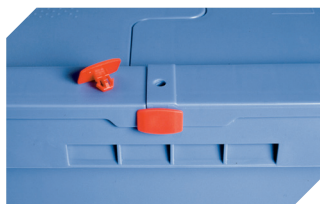

# Multi-purpose containers MB with ribbed base, with ready-mounted runners

## MB86421RKUFE | Accessories

**Label covers**  
for multi-purpose containers MB  
W 60 x H 80.4 mm  
**6-15244**

**Security seals**  
MBP1 - suited for BITOBOX MB  
**6-10810**

**Security seals**  
MBP2 - suited for BITOBOX MB sized  
600 x 600 mm and 800 x 600 mm  
L 720 x W 540 mm  
**6-19439**