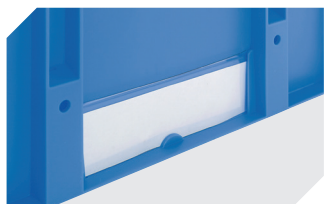

Multi-purpose containers MB with ribbed base, with ready-mounted runners

MB86421RKUFE | Accessories

Label covers
for multi-purpose containers MB
W 60 x H 80.4 mm
6-15244