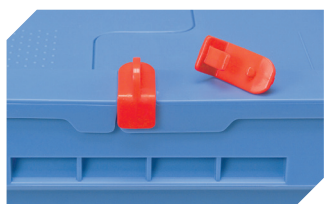

## MB86421RKUFE | Accessories

**Label covers**  
for multi-purpose containers MB  
W 60 x H 80.4 mm  
**6-15244**

**Security seals**  
MBP1 - suited for BITOBOX MB  
**6-10810**

**Security seals**  
MBP2 - suited for BITOBOX MB sized  
600 x 600 mm and 800 x 600 mm  
L 720 x W 540 mm  
**6-19439**

**Security seals**  
MBP2-L - suited for BITOBOX MB,  
XL, SL  
**6-19162**

**Locking clips**  
suited for BITOBOX MB  
**6-20299**

**Drop-on lid**  
for multi-purpose containers MB  
L 800 x W 600 mm  
**6-22546**

**Barcoded security seals**  
MBP3 - suited for BITOBOX MBs in all  
sizes and XLs 800 x 600 mm  
**6-31550**