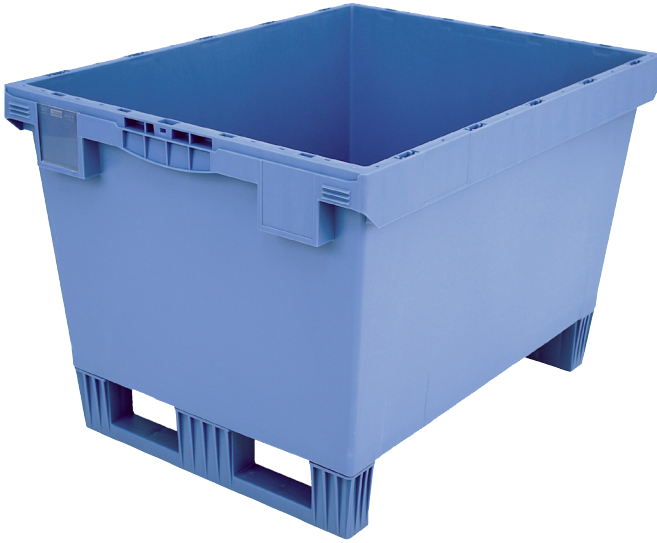

Multi-purpose containers MB with ribbed base, with ready-mounted runners

MB86421RKUFE | Data sheet

Pos. Dimensions, tolerances as specified in DIN 16901

Pos.	Dimensions, tolerances as specified in DIN 16901	
A	Outside length top	800 mm
B	Outside width top	600 mm
C	Height	523 mm
D	Base length outside	671 mm
E	Base width outside	490 mm

Product features

Weight	7.15 kg
*Load capacity	75 kg
Volume	151 litres
Warranty	5 year BITO QUALITY
ESD	ESD version upon request
Temperature range	-20°C to +80°C
Food safety	✓
Material	PP
Stock item	-
Pcs/pack	1
colour	dove blue
Ref. no.	6-15316

Other colours / special colours on request

All written or verbal information about product properties and product application are given to the best of our knowledge. This information is based on our experience and cannot be warranted as the sole binding product properties. It is the customer's responsibility to check whether the ordered goods are suitable for the intended use. All measurements are subject to variations within the scope of the applicable manufacturing tolerances.

* Load capacity data according to EN 13117 refer to an ambient temperature of 23 °C.

Dimensions, tolerances as specified in DIN 16901

Outside length top	800 mm
Outside width top	600 mm
Height	523 mm
Inside length top	742 mm
Inside width top	560 mm
Inside length base	682 mm
Inside width base	500 mm
Inside height	402 mm

Information & Service
www.bitto.com

BITO
LAGERTECHNIK