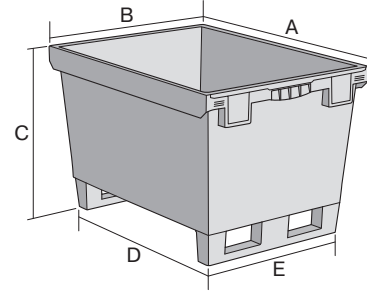

## MB86421RKUFE | Data sheet

Pos. Dimensions, tolerances as specified in DIN 16901

Pos.	Dimensions, tolerances as specified in DIN 16901	
A	Outside length top	800 mm
B	Outside width top	600 mm
C	Height	523 mm
D	Base length outside	671 mm
E	Base width outside	490 mm

### Product features

Weight	7.15 kg
*Load capacity	75 kg
Volume	151 litres
Warranty	5 year BITO QUALITY
ESD	ESD version upon request
Temperature range	-20°C to +80°C
Food safety	✓
Material	PP
Stock item	-
Pcs/pack	1
colour	dove blue
Ref. no.	6-15316

### Dimensions, tolerances as specified in DIN 16901

Outside length top	800 mm
Outside width top	600 mm
Height	523 mm
Inside length top	742 mm
Inside width top	560 mm
Inside length base	682 mm
Inside width base	500 mm
Inside height	402 mm