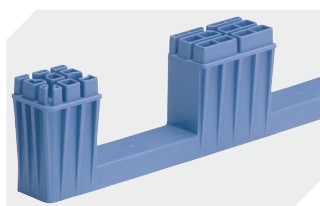

Information & Service
www.bitto.com

BITO
 STORAGE
 SYSTEMS

Multi-purpose containers MB with double base, with hinged stacking seats

MBB86321D | Accessories

Label covers
for multi-purpose containers MB
W 60 x H 80.4 mm
6-15244

Connector clips
6-15625

Add-on fork entry shoes
for multi-purpose containers MB
L 800 x W 600 mm
6-19330

Transport dolly
for multi-purpose containers sized
800 x 400 mm and 800 x 600 mm
L 720 x W 540 mm
6-19439