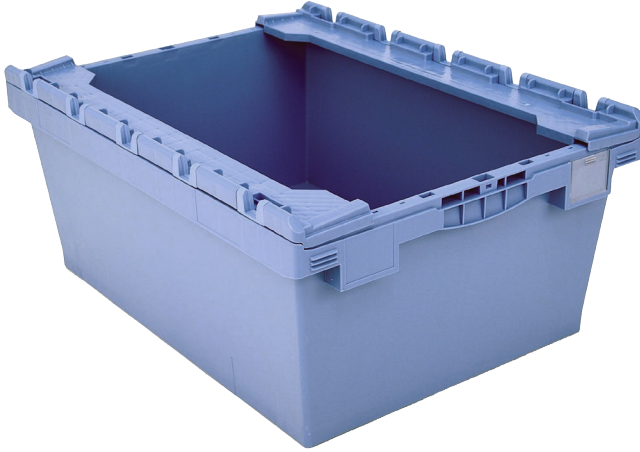

Multi-purpose containers MB with double base, with hinged stacking seats

MBB86321D | Data sheet

Pos. Dimensions, tolerances as specified in DIN 16901

Pos.	Dimensions, tolerances as specified in DIN 16901	
A	Outside length top	800 mm
B	Outside width top	600 mm
C	Height	353 mm
D	Base length outside	690 mm
E	Base width outside	508 mm

Product features	*Load capacity as specified in EN 13117
Proper weight	6.50 kg
*Stacking load	200 kg
*Load capacity	200 kg
Volume	109 Litres
Warranty	5 year BITO QUALITY
ESD	ESD version upon request
Temperature range	-20°C to +60°C
Food safety	✓
Material	PP
Stock item	✓
Pcs/pallet	26
Pcs/pack	1
Colour	dove blue
Ref. no.	6-15254

Other colours / special colours on request

Dimensions, tolerances as specified in DIN 16901	
Outside length top	800 mm
Outside width top	600 mm
Height	353 mm
Inside length top	682 mm
Inside width top	500 mm
Inside length base	682 mm
Inside width base	500 mm
Inside height	289 mm
Height of stacking rim	50 mm

Information & Service
www.bitto.com

BITO
 STORAGE
 SYSTEMS

Multi-purpose containers MB with double base, with hinged stacking seats

MBB86321D | Accessories

Label covers
for multi-purpose containers MB
W 60 x H 80.4 mm
6-15244