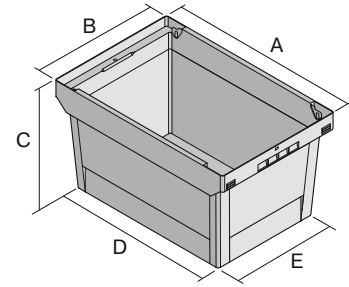

Multi-purpose containers MB with double base, with hinged stacking seats

MBB86321D | Data sheet

Pos. Dimensions, tolerances as specified in DIN 16901

Pos.	Dimensions, tolerances as specified in DIN 16901	
A	Outside length top	800 mm
B	Outside width top	600 mm
C	Height	353 mm
D	Base length outside	690 mm
E	Base width outside	508 mm

Product features	*Load capacity as specified in EN 13117
Proper weight	6.50 kg
*Stacking load	200 kg
*Load capacity	200 kg
Volume	109 Litres
Warranty	5 year BITO QUALITY
ESD	ESD version upon request
Temperature range	-20°C to +60°C
Food safety	✓
Material	PP
Stock item	✓
Pcs/pallet	26
Pcs/pack	1
Colour	dove blue
Ref. no.	6-15254

Other colours / special colours on request

Dimensions, tolerances as specified in DIN 16901	
Outside length top	800 mm
Outside width top	600 mm
Height	353 mm
Inside length top	682 mm
Inside width top	500 mm
Inside length base	682 mm
Inside width base	500 mm
Inside height	289 mm
Height of stacking rim	50 mm

Printed message	
Pad printing area on short side (front)	250 x 100 mm
Pad printing area on short side (rear)	250 x 100 mm
Pad printing area on long side	250 x 100 mm
Screen printing area on short side	430 x 130 mm
Screen printing area on short side (rear)	430 x 130 mm
Screen printing area on long side	600 x 140 mm
Hot foil printing area on short side (front)	250 x 100 mm
Hot foil printing area on short side (rear)	250 x 100 mm
Hot foil printing area on long side	250 x 100 mm
Injection mold printing area on long side	245 x 90 mm