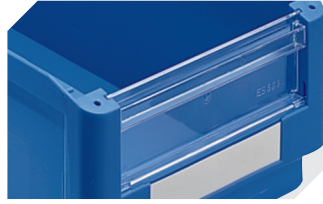

Information & Service
www.bito.com

BITO
STORAGE
SYSTEMS

Storage bins SK

SK1610 | Accessories

Label covers
for storage bins SK
L 71 x W 21 mm
2-1061

Insertable windows
for storage bins SK
2-1108

Drop-on lids
for storage bins SK
L 149 x W 98/77 mm
2-19870

Label sheets
W 70.5 x H 20 mm
46-20774

Louvred panel uprights
L 1000 x W 35 x H 25 mm
8-5928

Bin suspension rails
L 1126 mm
8-7869

Information & Service
www.bitocom

BITO
STORAGE
SYSTEMS