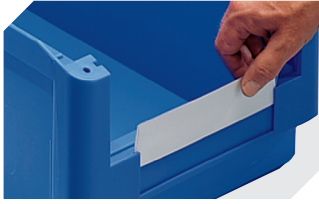

Information & Service
www.bito.com

BITO
STORAGE
SYSTEMS

Storage bins SK

SK1610 | Accessories

Label covers
for storage bins SK
L 71 x W 21 mm
2-1061

Insertable windows
for storage bins SK
2-1108

Drop-on lids
for storage bins SK
L 149 x W 98/77 mm
2-19870