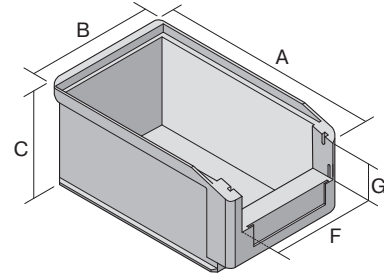

Storage bins SK

SK1610 | Data sheet

Pos. Dimensions, tolerances as specified in DIN 16901

Pos.	Dimensions, tolerances as specified in DIN 16901	
A	Outside length top	160 mm
B	Outside width top	103 mm
C	Height	75 mm
F	Width of view and pick opening	78 mm
G	Height of view and pick opening	31 mm

Product features

Weight	0.09 kg
*Load capacity	2 kg
Volume	0.8 litres
Warranty	5 year BITO QUALITY
ESD	ESD version upon request
Temperature range	-20°C to +80°C
Food safety	✓
Material	PP
Stock item	-
Pcs/pallet	1000
Pcs/pack	40
colour	blue
Ref. no.	2-1445

* Load capacity data according to EN 13117 refer to an ambient temperature of 23 °C.

Dimensions, tolerances as specified in DIN 16901

Outside length top	160 mm
Outside width top	103 mm
Height	75 mm
Inside length top	139 mm
Inside width top	87 mm
Inside length base	136 mm
Inside width base	85 mm
Inside height	68 mm
Stacking height	68 mm
Height below handle	13 mm
Pick opening W x H	78 x 31 mm
Label dimensions L x W	70 x 20 mm

Printed message

Pad printing area on short side (front)	40 x 10 mm
Pad printing area on short side (rear)	60 x 30 mm
Pad printing area on long side	110 x 40 mm
Injection mold printing area on long side	110 x 25 mm