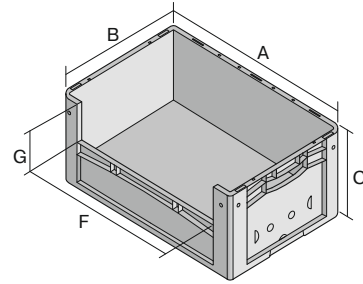

European size stacking containers XL, with long side pick opening

XL86426 | Data sheet

Pos. Dimensions, Tolerances as specified in DIN 16901

Pos.	Dimensions, Tolerances as specified in DIN 16901	
A	Outside length top	800 mm
B	Outside width top	600 mm
C	Height	420 mm
F	Width of view and pick opening	459 mm
G	Height of view and pick opening	203 mm

Features	*Load capacity as specified in EN 13117
Proper weight	6.40 kg
*Stacking load	800 kg
*Load capacity	60 kg
Volume	170 Litres
Warranty	5 year BITO QUALITY
ESD	ESD version upon request
Temperature range	-20°C to +90°C
Food safety	✓
Material	PP
Stock item	-
Pcs/pack	1
Colour	blue
Ref. no.	43-22625

Other colours / special colours on request

Dimensions, Tolerances as specified in DIN 16901	
Outside length top	800 mm
Outside width top	600 mm
Height	420 mm
Inside length top	762 mm
Inside width top	562 mm
Inside height	415 mm
Pick opening W x H	459 x 203 mm

Information & Service
www.bitto.com

BITO
 STORAGE
 SYSTEMS

European size stacking containers XL, with long side pick opening **XL86426** | Accessories

Transport dolly
for containers sized 800 x 600 mm
L 800 x W 600 mm
43-1150